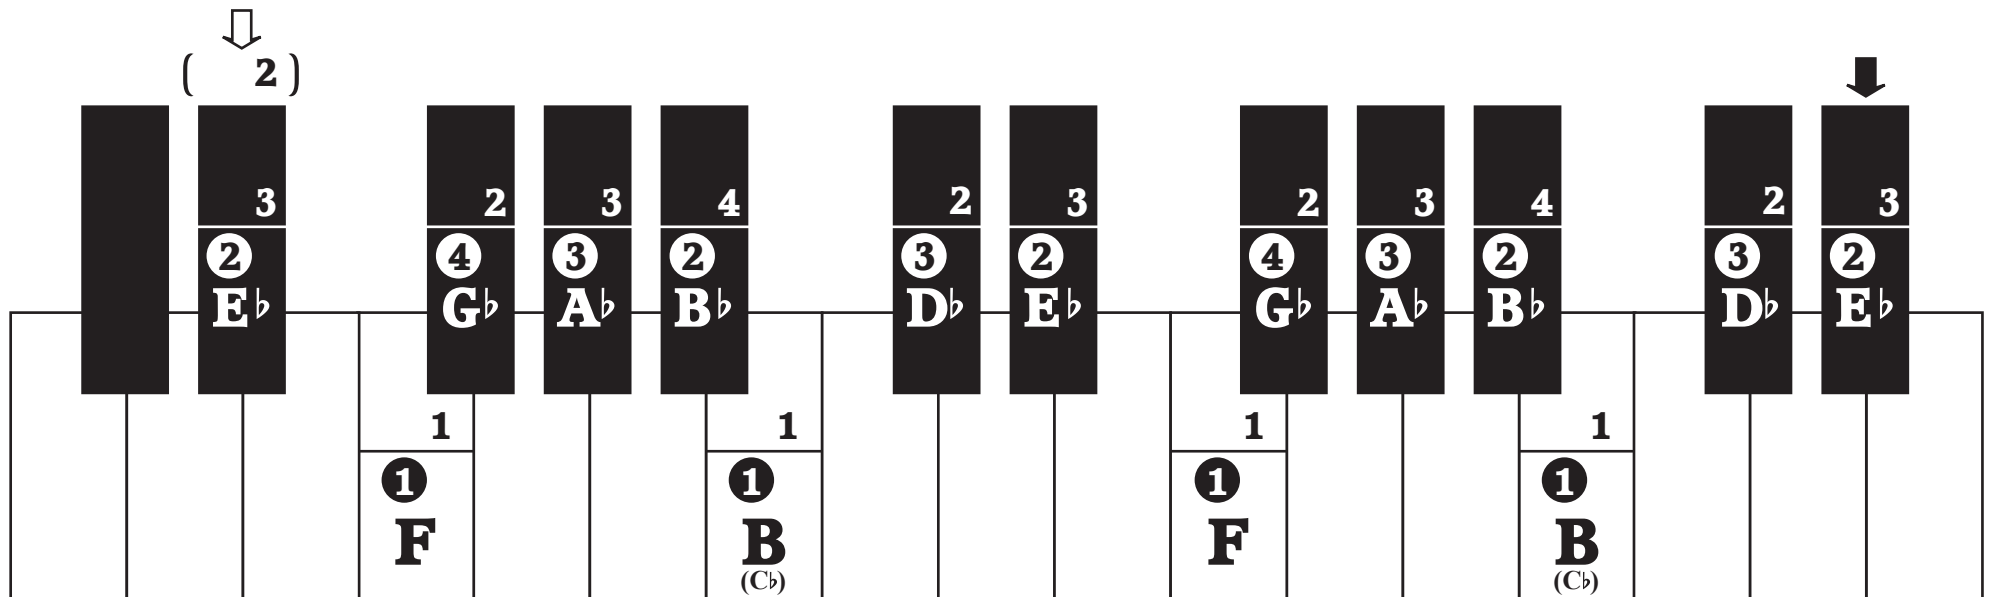

How to Use

1. Left hand fingering is indicated as numbers within a circle: **③**

Right hand fingering is indicated as numbers without a circle: **3**

2. Alternative fingering is shown in bracket below for white keys and above for black keys: (**④**)

3. To find the current position in a contrary motion scale, match left and right hand note with the same dice symbol:

4. **↑** **⇩** indicates the start and end of the a scale or arpeggio respectively.

D Major Scale

D Harmonic Minor Scale

D Melodic Minor Ascending Scale

D Melodic Minor Descending Scale

E \flat Major ScaleE \flat Harmonic Minor Scale

E \flat Melodic Minor Ascending Scale

E \flat Melodic Minor Descending Scale