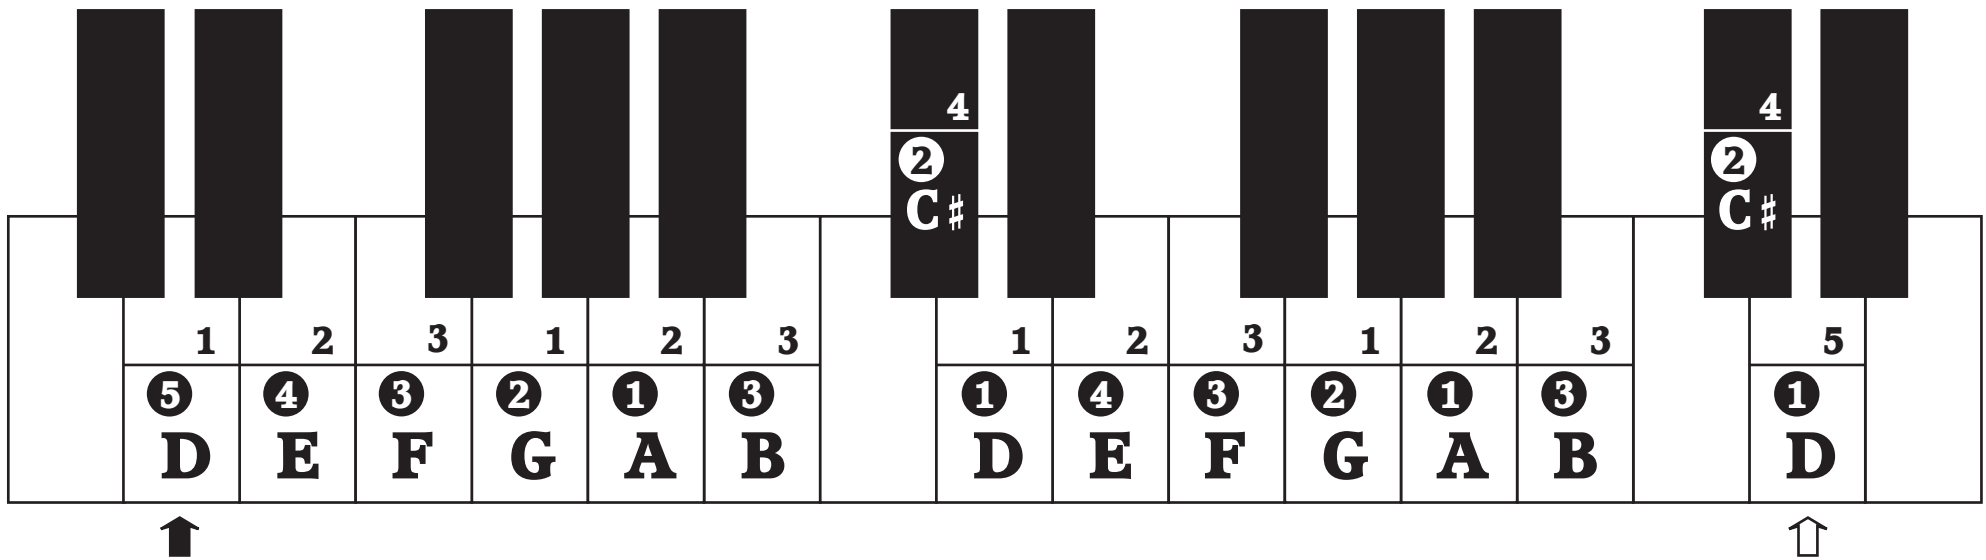

D Melodic Minor Ascending Scale