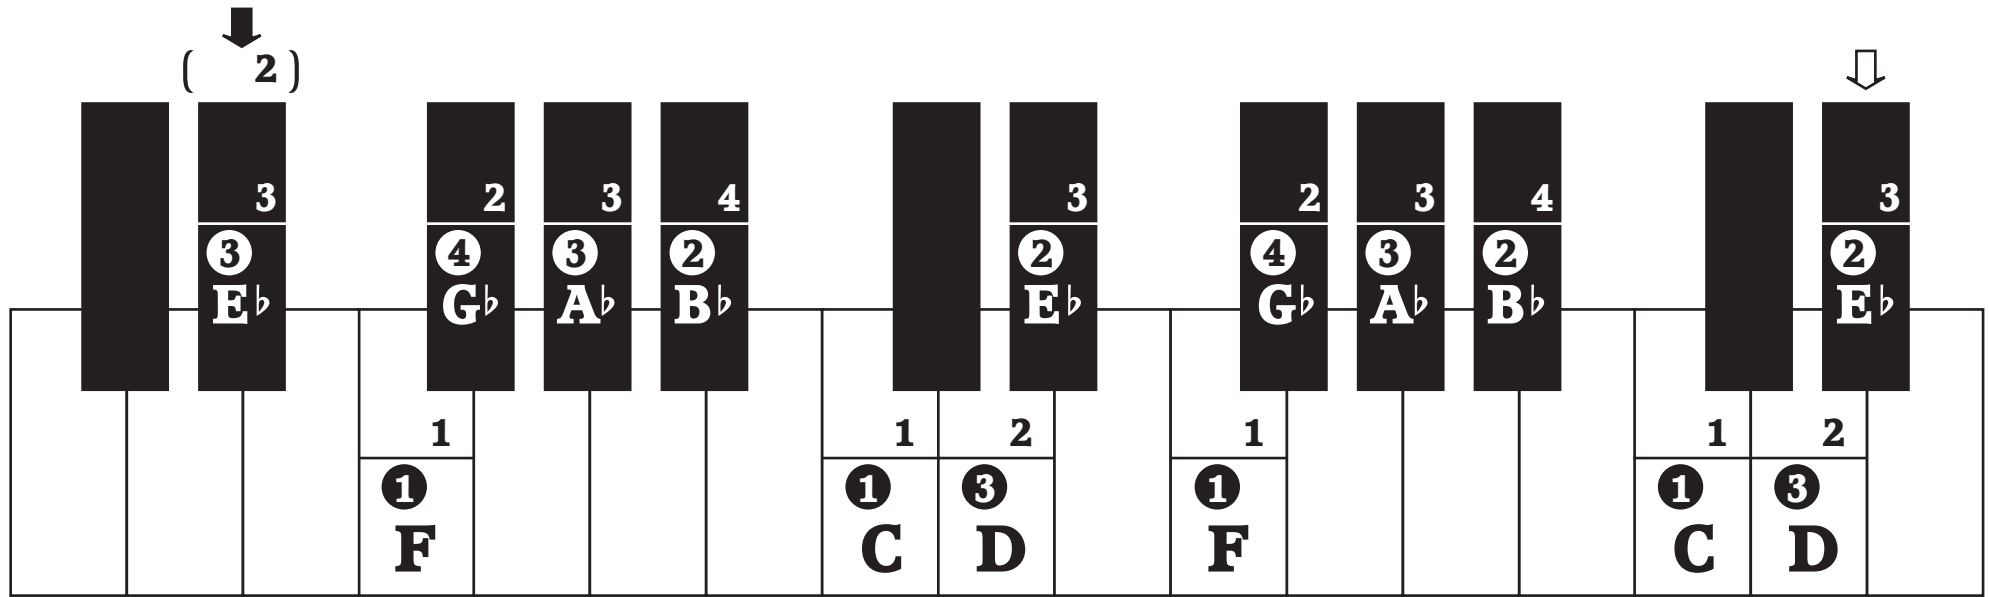

Visual Guides Of
Major Scales
Harmonic Minor Scales &
Melodic Minor Scales

Contents

How to Use	3
<hr/>	
Scales [Similar Motion Major, Minor]	
<hr/>	
C	4
<hr/>	
C#/D \flat	6
<hr/>	
D	8
<hr/>	
E \flat	10
<hr/>	
E	12
<hr/>	
F	14
<hr/>	
F \sharp	16
<hr/>	
G	18
<hr/>	
G \sharp /A \flat	20
<hr/>	
A	22
<hr/>	
B \flat	24
<hr/>	
B	26
<hr/>	

How to Use

1. Left hand fingering is indicated as numbers within a circle: **③**

Right hand fingering is indicated as numbers without a circle: **3**

2. Alternative fingering is shown in bracket below for white keys and above for black keys: (**④**)

3. To find the current position in a contrary motion scale, match left and right hand note with the same dice symbol:

4. **↑** **⇩** indicates the start and end of the a scale or arpeggio respectively.

D Major Scale

D Harmonic Minor Scale

D Melodic Minor Ascending Scale

D Melodic Minor Descending Scale

E \flat Major ScaleE \flat Harmonic Minor Scale

E \flat Melodic Minor Ascending Scale

E \flat Melodic Minor Descending Scale