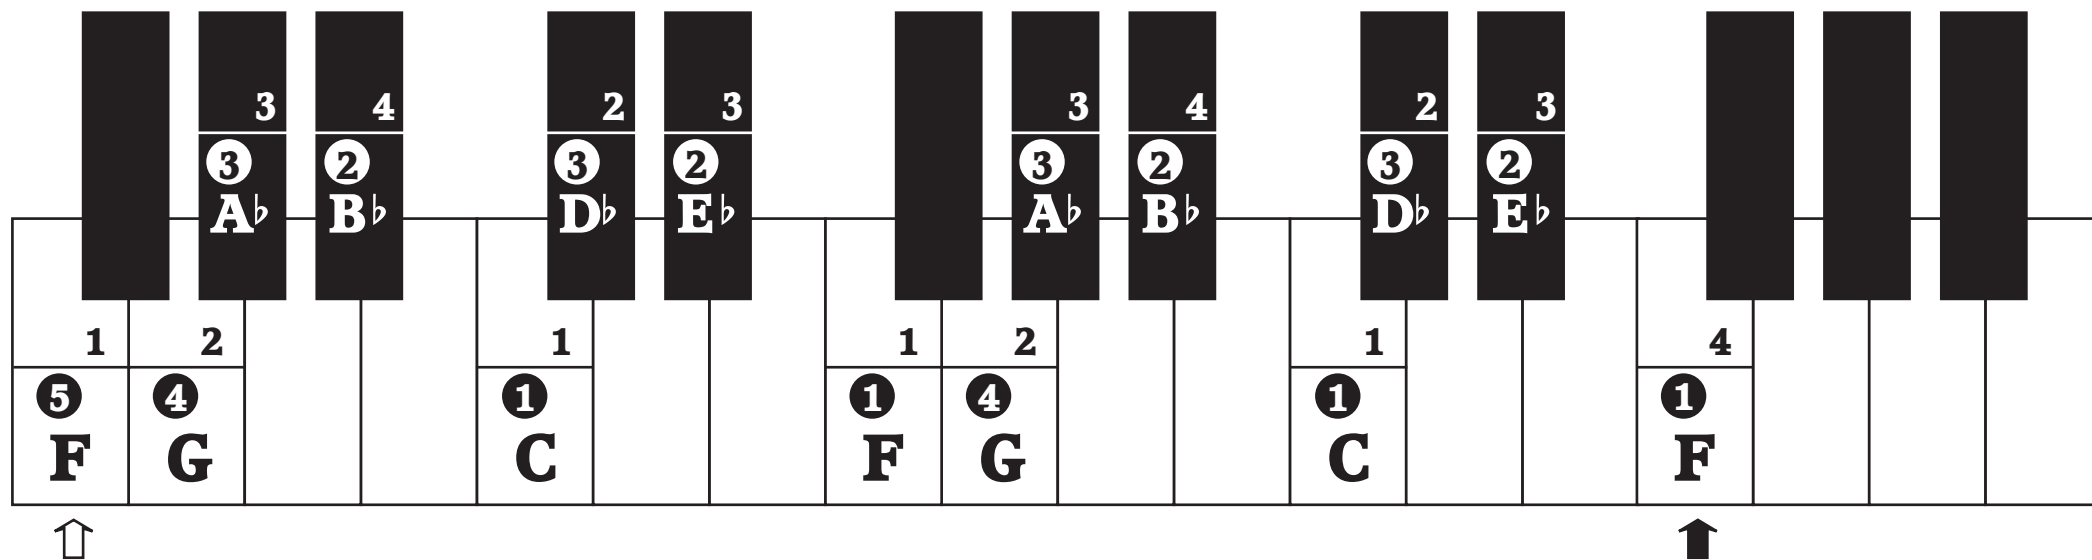

How to Use

1. Left hand fingering is indicated as numbers within a circle: **③**

Right hand fingering is indicated as numbers without a circle: **3**

2. Alternative fingering is shown in bracket below for white keys and above for black keys: (**④**)

3. To find the current position in a contrary motion scale, match left and right hand note with the same dice symbol:

4. **↑** **⇩** indicates the start and end of the a scale or arpeggio respectively.

E Major Scale

E Harmonic Minor Scale

E Melodic Minor Ascending Scale

E Melodic Minor Descending Scale

F Major Scale

F Harmonic Scale

F Melodic Minor Ascending Scale

F Melodic Minor Descending Scale

F# Major Scale

F# Harmonic Minor Scale

F# Melodic Minor Ascending Scale

F# Melodic Minor Descending Scale

G Major Scale

G Harmonic Minor Scale

G Melodic Minor Ascending Scale

G Melodic Minor Descending Scale