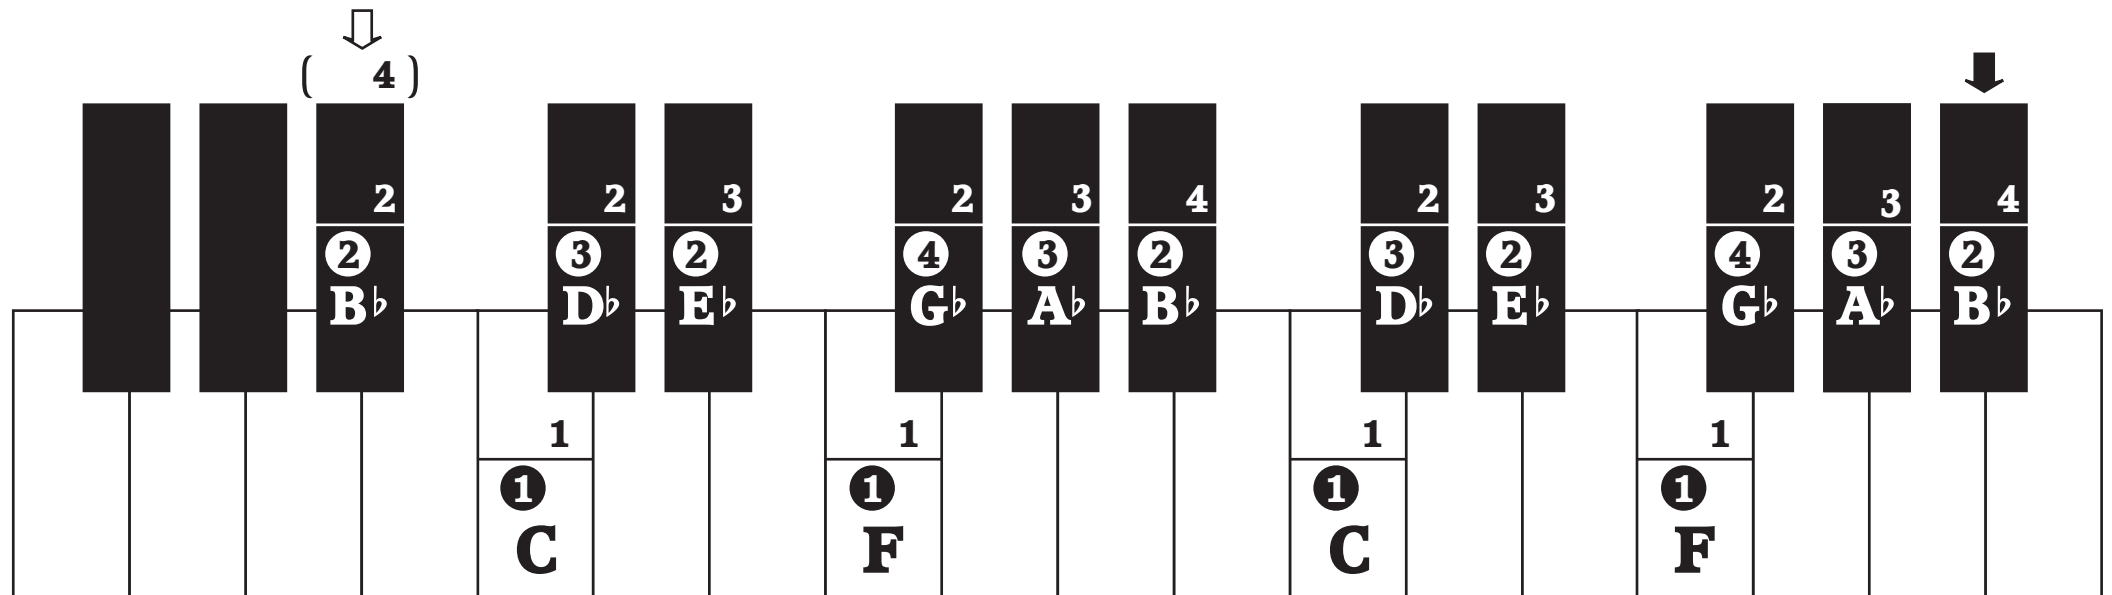

3. To find the current position in a contrary motion scale, match left and right hand note with the same dice symbol:

4. **↑** **⇩** indicates the start and end of the a scale or arpeggio respectively.

F# Major Scale

F# Harmonic Minor Scale

F# Melodic Minor Ascending Scale

F# Melodic Minor Descending Scale

G Major Scale

G Harmonic Minor Scale

G Melodic Minor Ascending Scale

G Melodic Minor Descending Scale

G#/Ab Major Scale

G#/Ab Harmonic Minor Scale

G#/A \flat Melodic Minor Ascending Scale

G#/A \flat Melodic Minor Descending Scale

A Major Scale

A Harmonic Minor Scale

A Melodic Minor Ascending Scale

A Melodic Minor Descending Scale

B \flat Major ScaleB \flat Harmonic Minor Scale

B \flat Melodic Minor Ascending Scale

B \flat Melodic Minor Descending Scale

B Major Scale

B Harmonic Minor Scale

B Melodic Minor Ascending Scale

B Melodic Minor Descending Scale