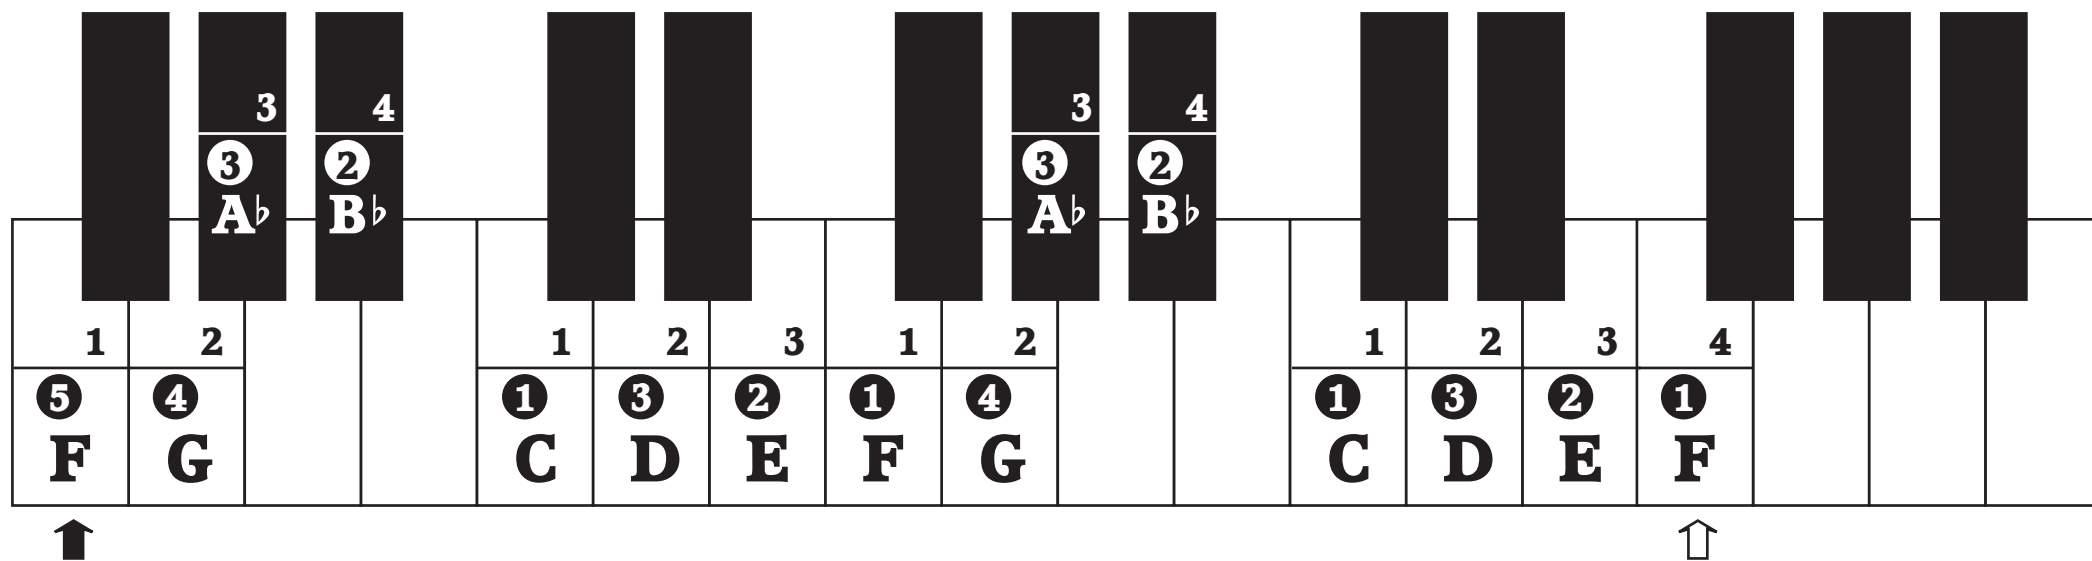

How to Use

1. Left hand fingering is indicated as numbers within a circle: **③**

Right hand fingering is indicated as numbers without a circle: **3**

2. Alternative fingering is shown in bracket below for white keys and above for black keys: (**④**)

3. To find the current position in a contrary motion scale, match left and right hand note with the same dice symbol:

4. **↑** **⇩** indicates the start and end of the a scale or arpeggio respectively.

E Major Scale

E Harmonic Minor Scale

E Melodic Minor Ascending Scale

E Melodic Minor Descending Scale

F Major Scale

F Harmonic Scale

F Melodic Minor Ascending Scale

F Melodic Minor Descending Scale

F# Major Scale

F# Harmonic Minor Scale

F# Melodic Minor Ascending Scale

F# Melodic Minor Descending Scale

G Major Scale

G Harmonic Minor Scale

G Melodic Minor Ascending Scale

G Melodic Minor Descending Scale