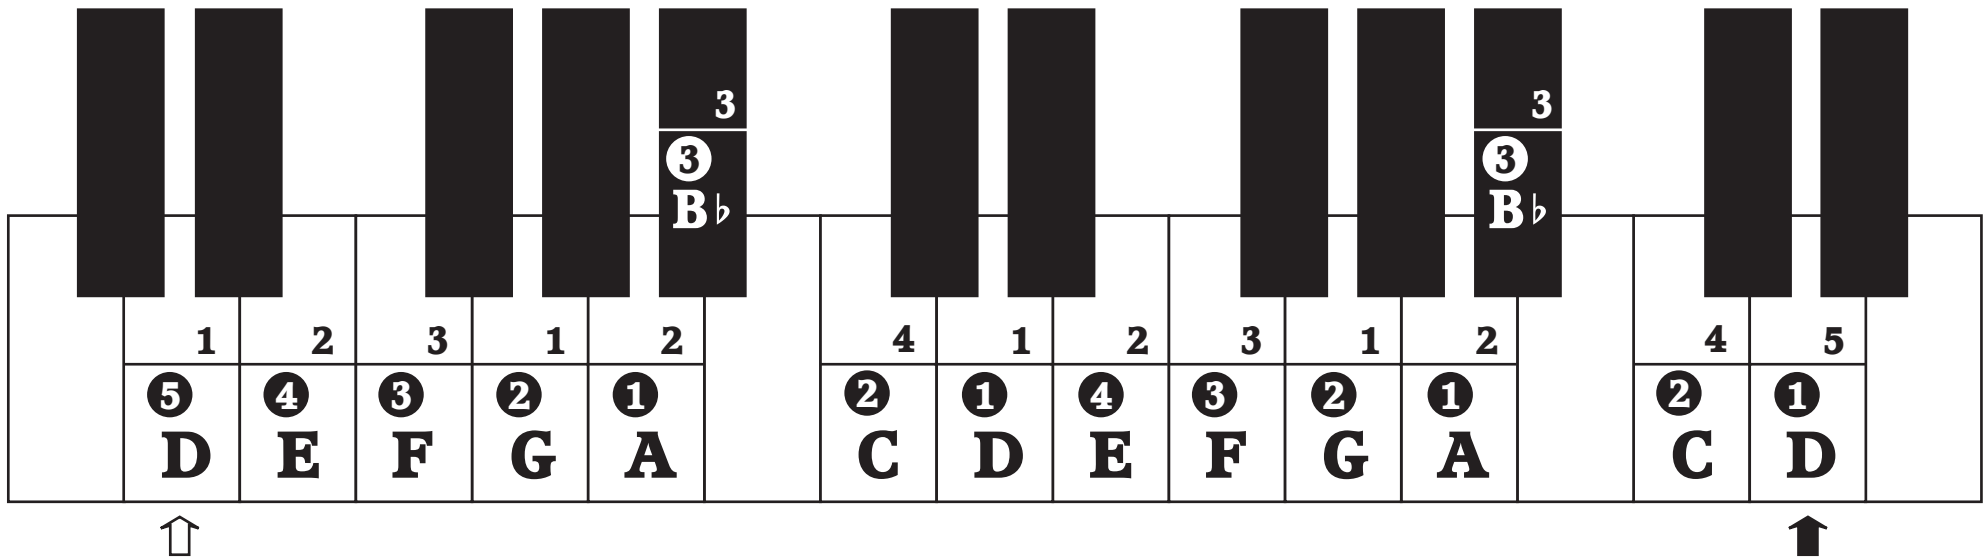

How to Use

1. Left hand fingering is indicated as numbers within a circle: **③**

Right hand fingering is indicated as numbers without a circle: **3**

2. Alternative fingering is shown in bracket below for white keys and above for black keys: (**④**)

3. To find the current position in a contrary motion scale, match left and right hand note with the same dice symbol:

4. **↑** **⇩** indicates the start and end of the a scale or arpeggio respectively.

D Major Scale

D Harmonic Minor Scale

D Melodic Minor Ascending Scale

D Melodic Minor Descending Scale

E \flat Major ScaleE \flat Harmonic Minor Scale

E \flat Melodic Minor Ascending Scale

E \flat Melodic Minor Descending Scale