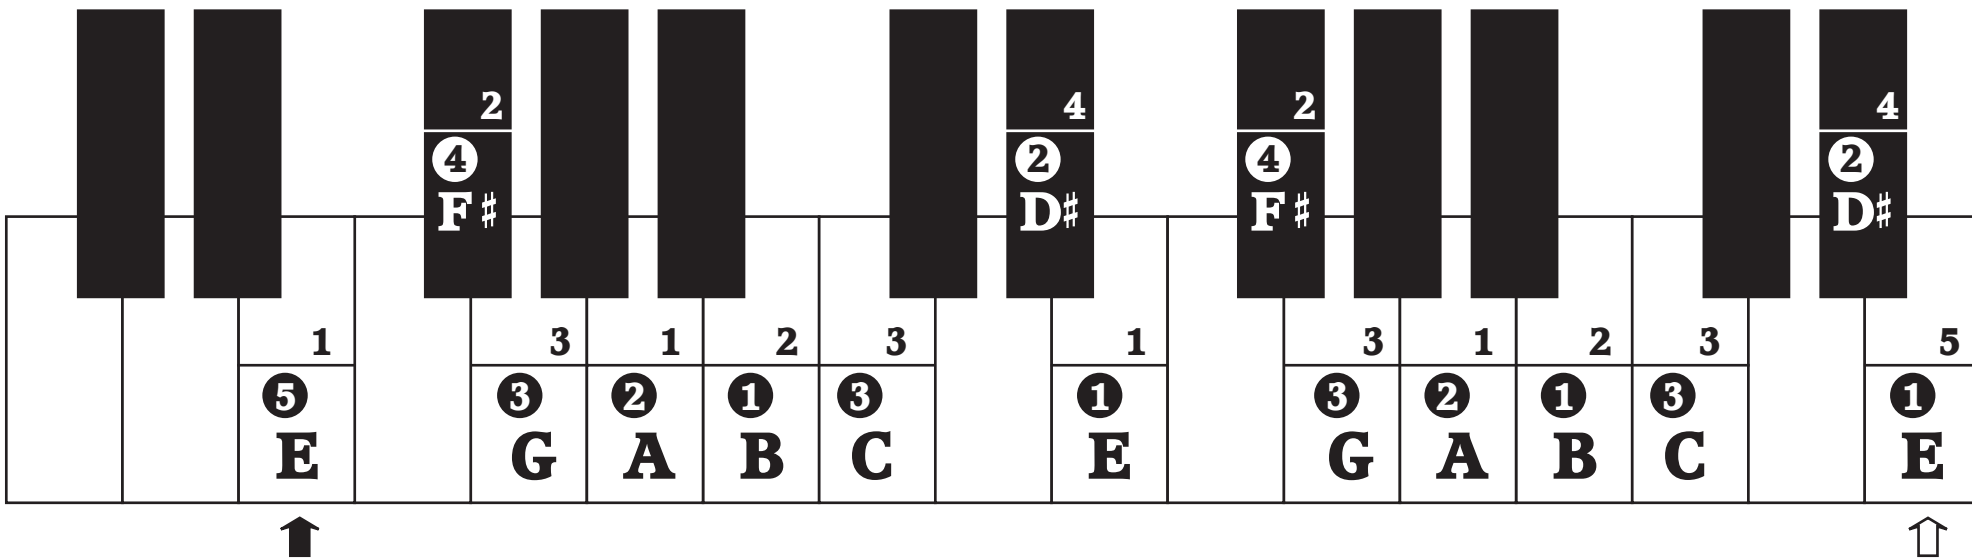

How to Use

1. Left hand fingering is indicated as numbers within a circle: **③**

Right hand fingering is indicated as numbers without a circle: **3**

2. Alternative fingering is shown in bracket below for white keys and above for black keys: (**④**)

3. To find the current position in a contrary motion scale, match left and right hand note with the same dice symbol:

4. **↑** **⇩** indicates the start and end of the a scale or arpeggio respectively.

D Major Scale

D Harmonic Minor Scale

D Melodic Minor Ascending Scale

D Melodic Minor Descending Scale

E \flat Major ScaleE \flat Harmonic Minor Scale

E \flat Melodic Minor Ascending Scale

E \flat Melodic Minor Descending Scale

E Major Scale

E Harmonic Minor Scale

E Melodic Minor Ascending Scale

E Melodic Minor Descending Scale

F Major Scale

F Harmonic Scale

F Melodic Minor Ascending Scale

F Melodic Minor Descending Scale