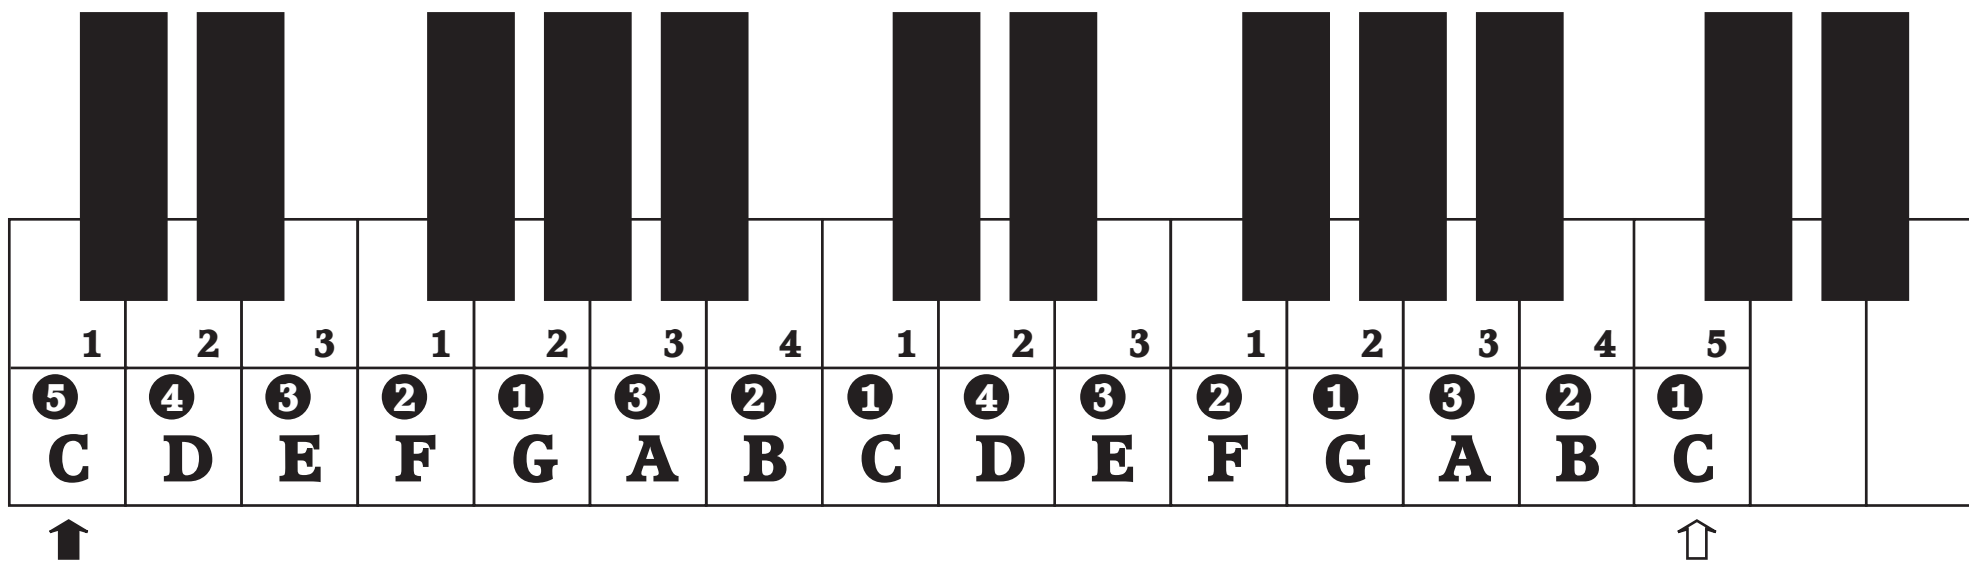

C Major Scale