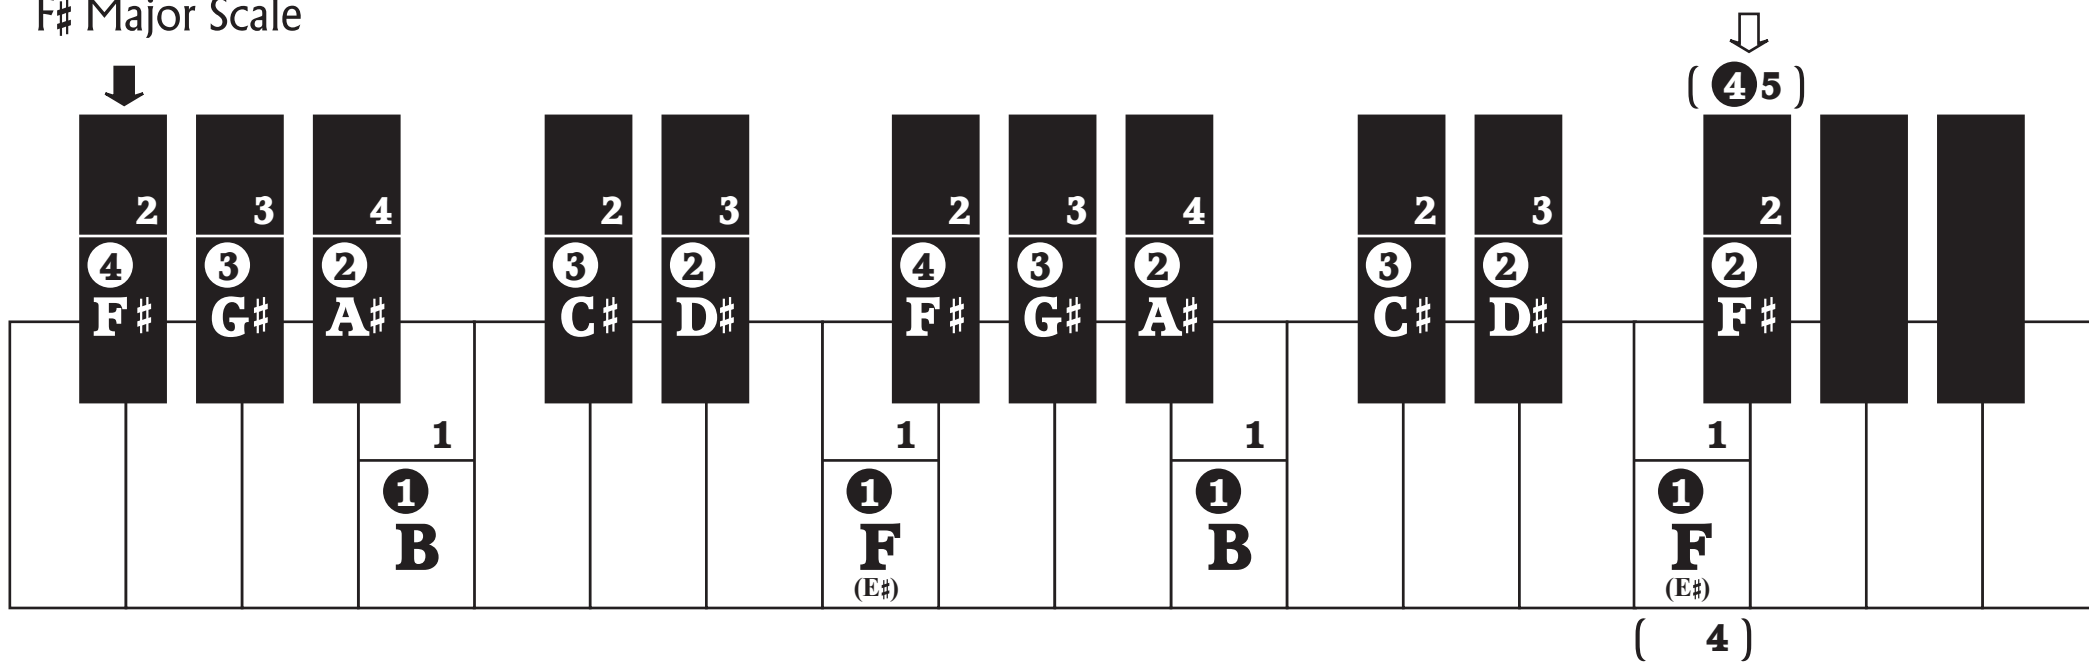

3. To find the current position in a contrary motion scale, match left and right hand note with the same dice symbol:

4. **↑** **⇩** indicates the start and end of the a scale or arpeggio respectively.

E Major Scale

E Harmonic Minor Scale

E Melodic Minor Ascending Scale

E Melodic Minor Descending Scale

F Major Scale

F Harmonic Scale

F Melodic Minor Ascending Scale

F Melodic Minor Descending Scale

F# Major Scale

F# Harmonic Minor Scale

F# Melodic Minor Ascending Scale

F# Melodic Minor Descending Scale

G Major Scale

G Harmonic Minor Scale

G Melodic Minor Ascending Scale

G Melodic Minor Descending Scale

G#/Ab Major Scale

G#/Ab Harmonic Minor Scale

G#/A \flat Melodic Minor Ascending Scale

G#/A \flat Melodic Minor Descending Scale

A Major Scale

A Harmonic Minor Scale

A Melodic Minor Ascending Scale

A Melodic Minor Descending Scale