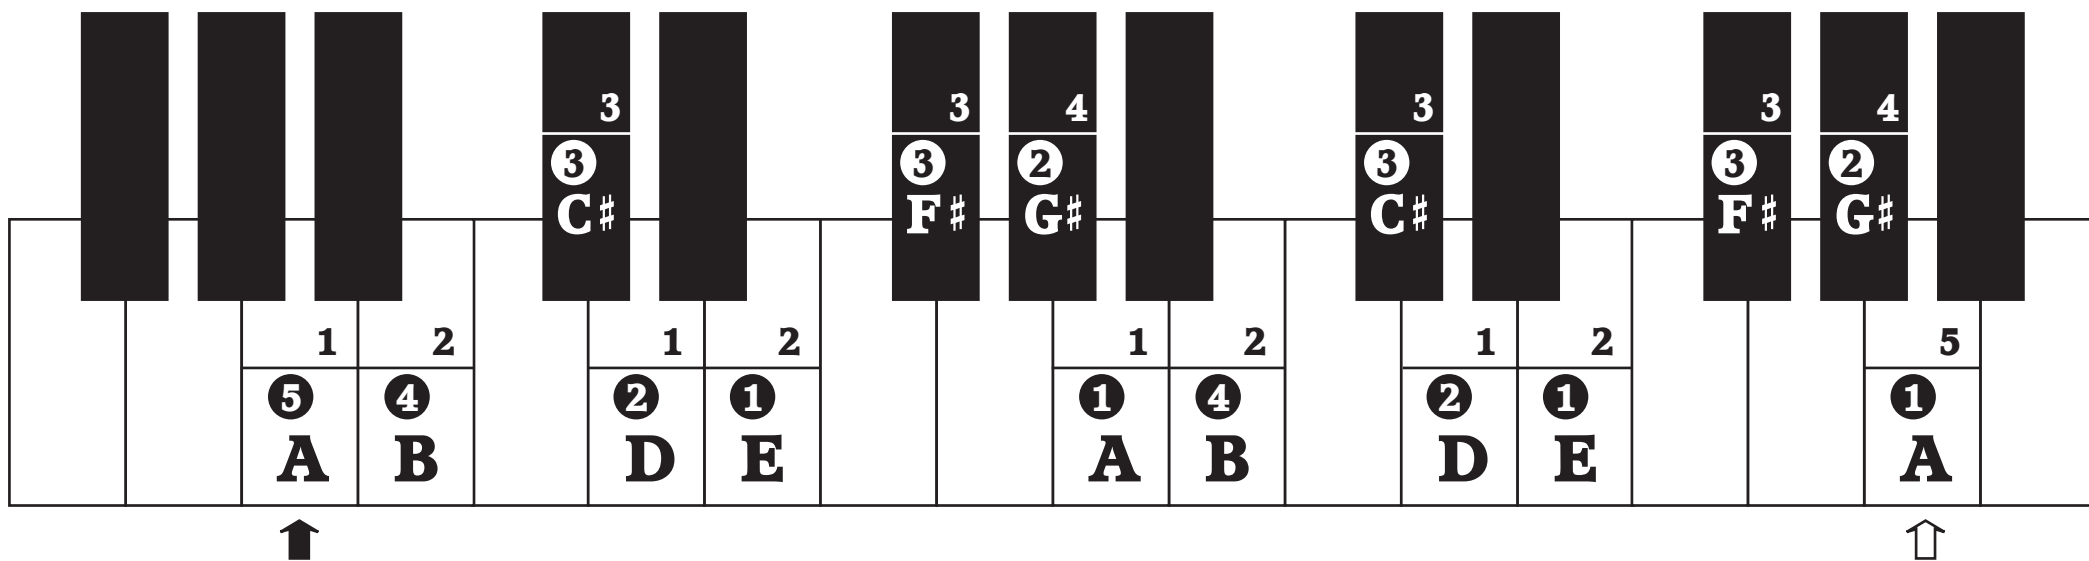

3. To find the current position in a contrary motion scale, match left and right hand note with the same dice symbol:

4. **↑** **⇩** indicates the start and end of the a scale or arpeggio respectively.

F# Major Scale

F# Harmonic Minor Scale

F# Melodic Minor Ascending Scale

F# Melodic Minor Descending Scale

G Major Scale

G Harmonic Minor Scale

G Melodic Minor Ascending Scale

G Melodic Minor Descending Scale

G#/Ab Major Scale

G#/Ab Harmonic Minor Scale

G#/A \flat Melodic Minor Ascending Scale

G#/A \flat Melodic Minor Descending Scale

A Major Scale

A Harmonic Minor Scale

A Melodic Minor Ascending Scale

A Melodic Minor Descending Scale

B \flat Major ScaleB \flat Harmonic Minor Scale

B \flat Melodic Minor Ascending Scale

B \flat Melodic Minor Descending Scale

B Major Scale

B Harmonic Minor Scale

B Melodic Minor Ascending Scale

B Melodic Minor Descending Scale