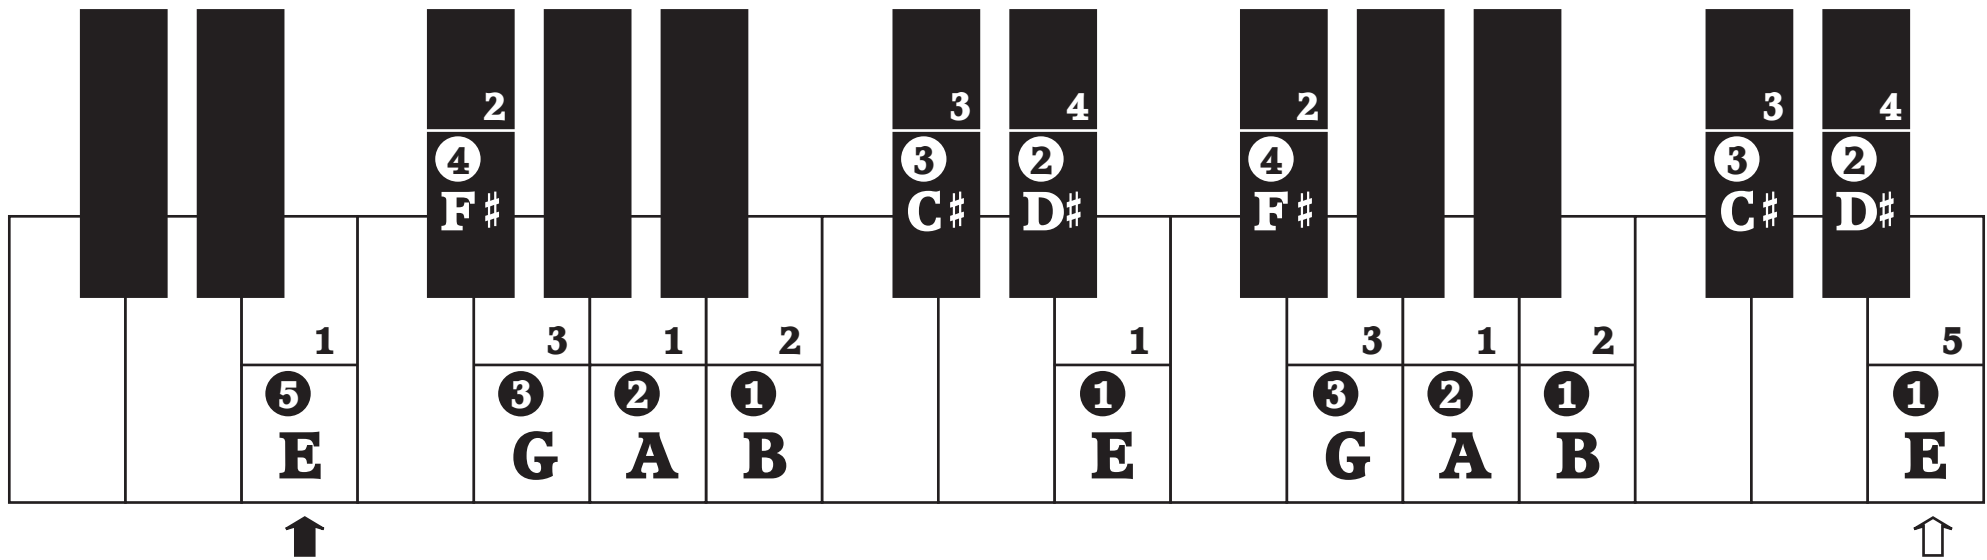

How to Use

1. Left hand fingering is indicated as numbers within a circle: **③**

Right hand fingering is indicated as numbers without a circle: **3**

2. Alternative fingering is shown in bracket below for white keys and above for black keys: (**④**)

3. To find the current position in a contrary motion scale, match left and right hand note with the same dice symbol:

4. **↑** **⇩** indicates the start and end of the a scale or arpeggio respectively.

D Major Scale

D Harmonic Minor Scale

D Melodic Minor Ascending Scale

D Melodic Minor Descending Scale

E \flat Major ScaleE \flat Harmonic Minor Scale

E \flat Melodic Minor Ascending Scale

E \flat Melodic Minor Descending Scale

E Major Scale

E Harmonic Minor Scale

E Melodic Minor Ascending Scale

E Melodic Minor Descending Scale

F Major Scale

F Harmonic Scale

F Melodic Minor Ascending Scale

F Melodic Minor Descending Scale