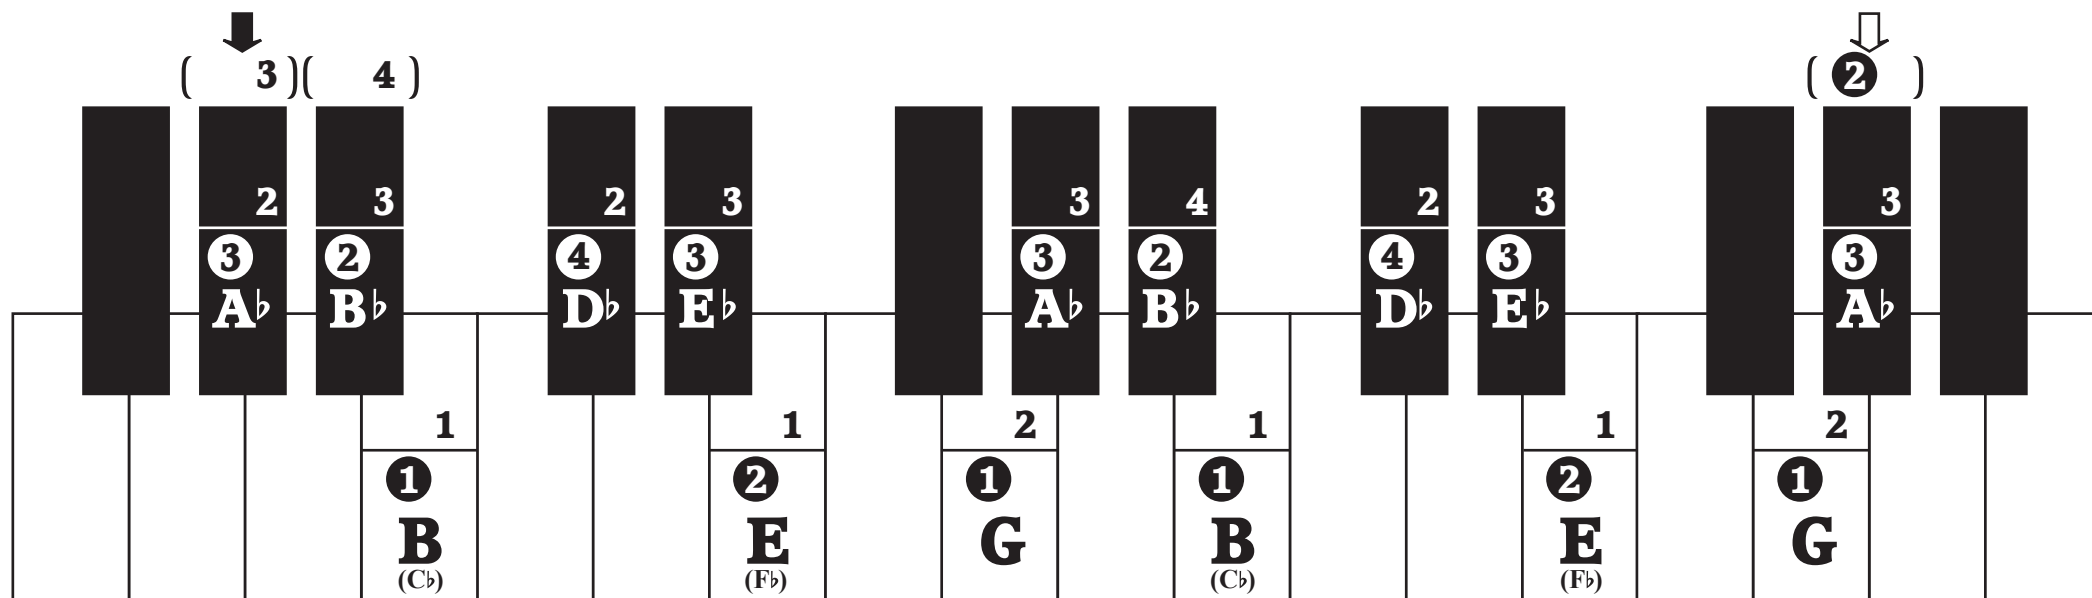

How to Use

1. Left hand fingering is indicated as numbers within a circle: **③**

Right hand fingering is indicated as numbers without a circle: **3**

2. Alternative fingering is shown in bracket below for white keys and above for black keys: (**④**)

3. To find the current position in a contrary motion scale, match left and right hand note with the same dice symbol:

4. **↑** **⇩** indicates the start and end of the a scale or arpeggio respectively.

F# Major Scale

F# Harmonic Minor Scale

F# Melodic Minor Ascending Scale

F# Melodic Minor Descending Scale

G Major Scale

G Harmonic Minor Scale

G Melodic Minor Ascending Scale

G Melodic Minor Descending Scale

G#/Ab Major Scale

G#/Ab Harmonic Minor Scale

G#/A \flat Melodic Minor Ascending Scale

G#/A \flat Melodic Minor Descending Scale

A Major Scale

A Harmonic Minor Scale

A Melodic Minor Ascending Scale

A Melodic Minor Descending Scale