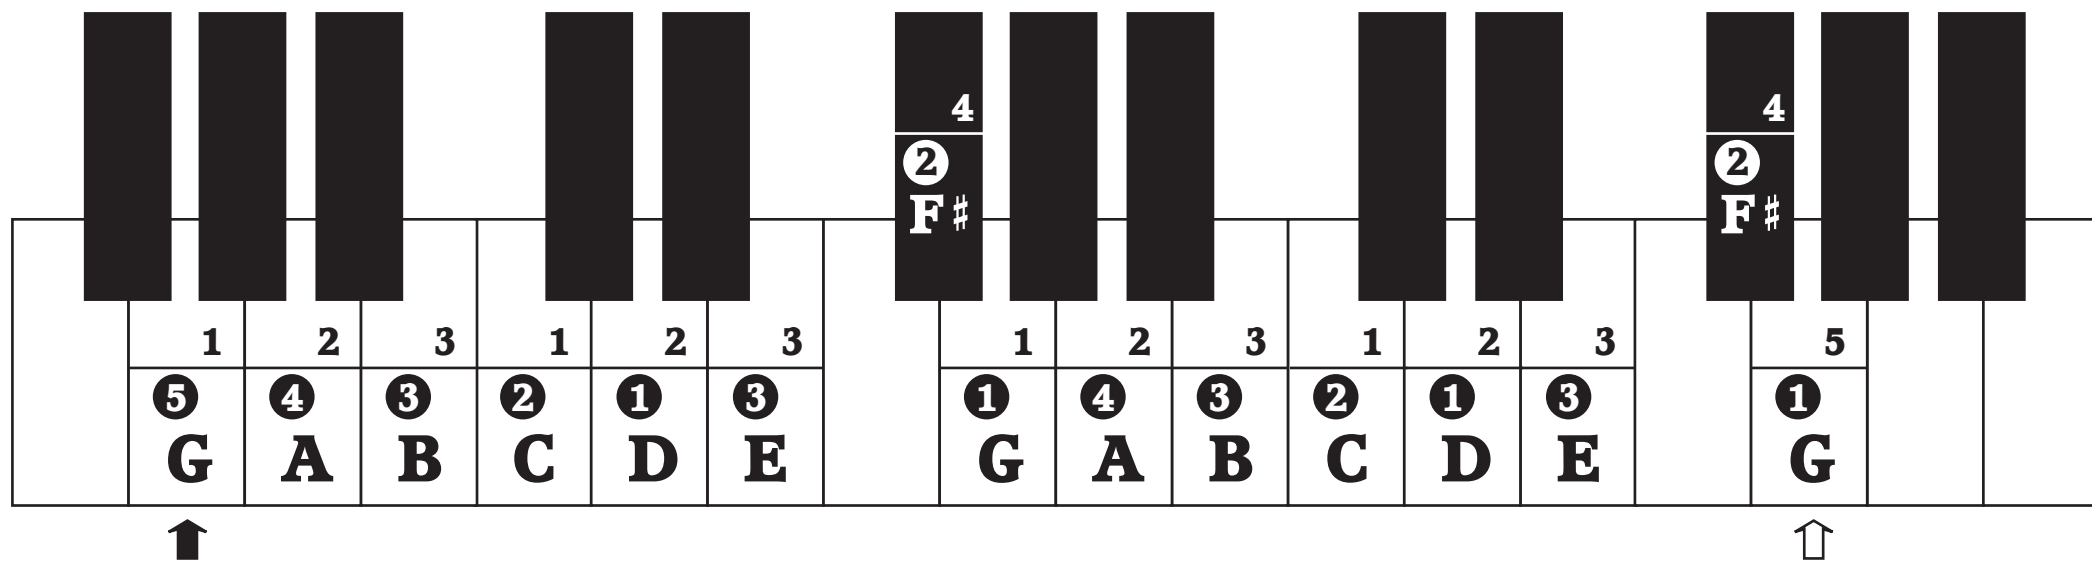

How to Use

1. Left hand fingering is indicated as numbers within a circle: **③**

Right hand fingering is indicated as numbers without a circle: **3**

2. Alternative fingering is shown in bracket below for white keys and above for black keys: (**④**)

3. To find the current position in a contrary motion scale, match left and right hand note with the same dice symbol:

4. **↑** **⇩** indicates the start and end of the a scale or arpeggio respectively.

F# Major Scale

F# Harmonic Minor Scale

F# Melodic Minor Ascending Scale

F# Melodic Minor Descending Scale

G Major Scale

G Harmonic Minor Scale

G Melodic Minor Ascending Scale

G Melodic Minor Descending Scale

G#/Ab Major Scale

G#/Ab Harmonic Minor Scale

G#/A \flat Melodic Minor Ascending Scale

G#/A \flat Melodic Minor Descending Scale

A Major Scale

A Harmonic Minor Scale

A Melodic Minor Ascending Scale

A Melodic Minor Descending Scale