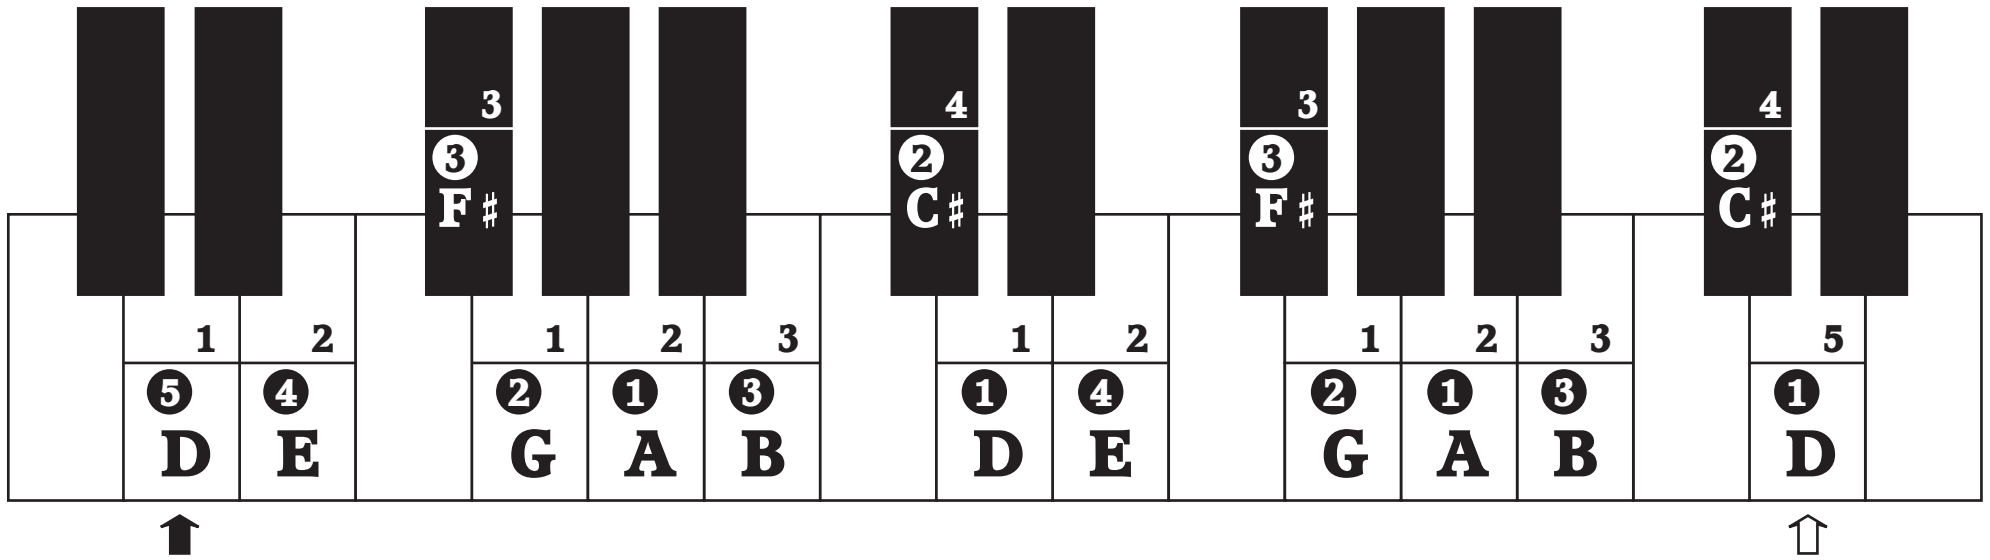

D Major Scale