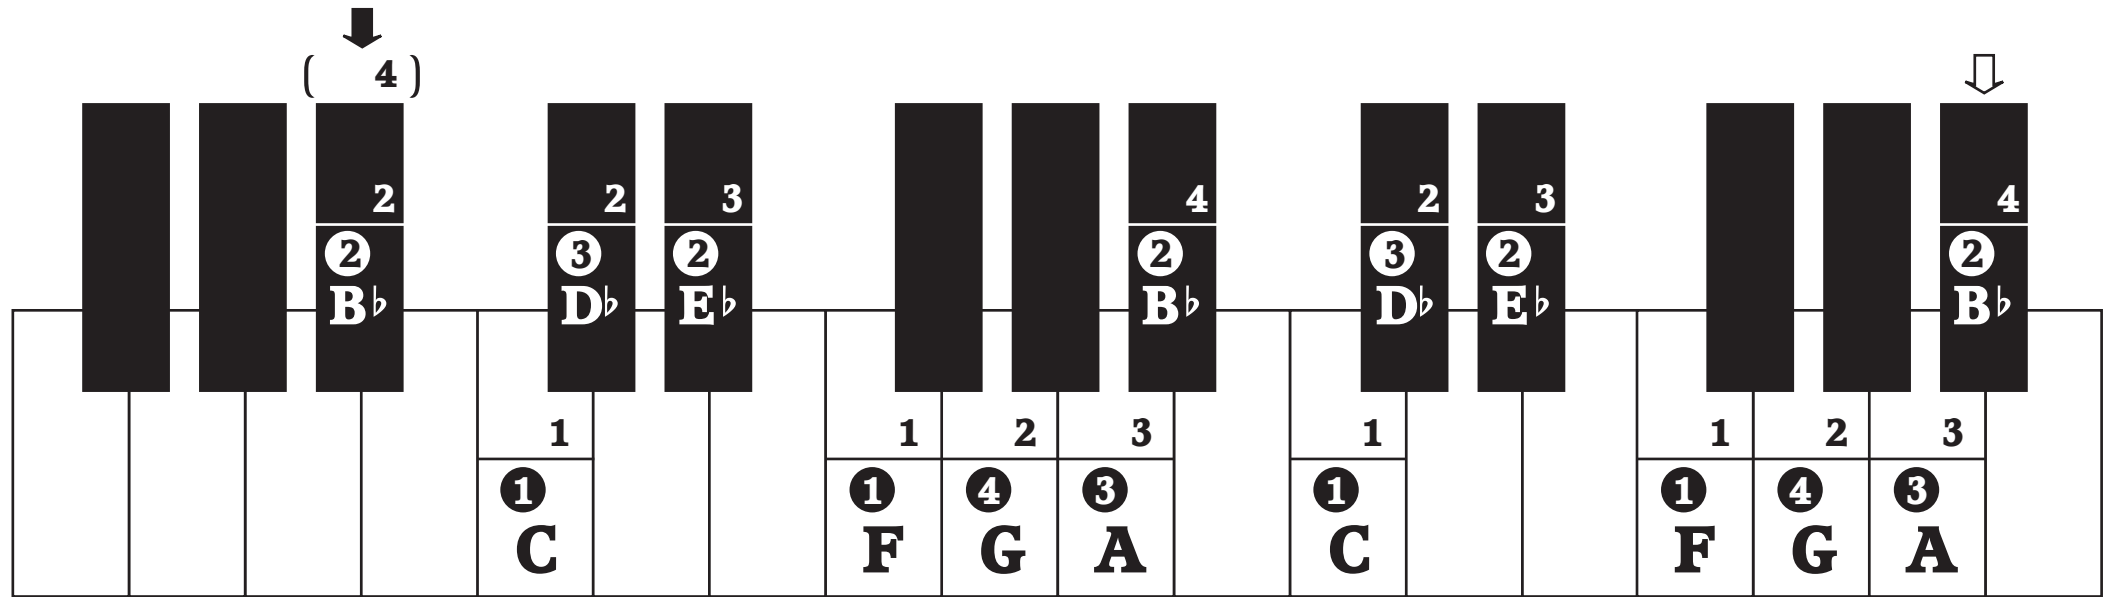

3. To find the current position in a contrary motion scale, match left and right hand note with the same dice symbol:

4. **↑** **⇩** indicates the start and end of the a scale or arpeggio respectively.

F# Major Scale

F# Harmonic Minor Scale

F# Melodic Minor Ascending Scale

F# Melodic Minor Descending Scale

G Major Scale

G Harmonic Minor Scale

G Melodic Minor Ascending Scale

G Melodic Minor Descending Scale

G#/Ab Major Scale

G#/Ab Harmonic Minor Scale

G#/A \flat Melodic Minor Ascending Scale

G#/A \flat Melodic Minor Descending Scale

A Major Scale

A Harmonic Minor Scale

A Melodic Minor Ascending Scale

A Melodic Minor Descending Scale

B \flat Major ScaleB \flat Harmonic Minor Scale

B \flat Melodic Minor Ascending Scale

B \flat Melodic Minor Descending Scale

B Major Scale

B Harmonic Minor Scale

B Melodic Minor Ascending Scale

B Melodic Minor Descending Scale