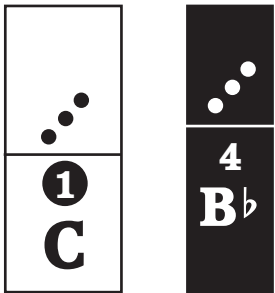

Visual Guides Of
Major Scales
Harmonic Minor Scales &
Melodic Minor Scales

Contents

How to Use	3
<hr/>	
Scales [Similar Motion Major, Minor]	
<hr/>	
C	4
<hr/>	
C#/D \flat	6
<hr/>	
D	8
<hr/>	
E \flat	10
<hr/>	
E	12
<hr/>	
F	14
<hr/>	
F \sharp	16
<hr/>	
G	18
<hr/>	
G \sharp /A \flat	20
<hr/>	
A	22
<hr/>	
B \flat	24
<hr/>	
B	26
<hr/>	

How to Use

1. Left hand fingering is indicated as numbers within a circle: **③**

Right hand fingering is indicated as numbers without a circle: **3**

2. Alternative fingering is shown in bracket below for white keys and above for black keys: (**④**)

3. To find the current position in a contrary motion scale, match left and right hand note with the same dice symbol:

4. **↑** **⇩** indicates the start and end of the a scale or arpeggio respectively.

B \flat Major ScaleB \flat Harmonic Minor Scale

B \flat Melodic Minor Ascending Scale

B \flat Melodic Minor Descending Scale

B Major Scale

B Harmonic Minor Scale

B Melodic Minor Ascending Scale

B Melodic Minor Descending Scale