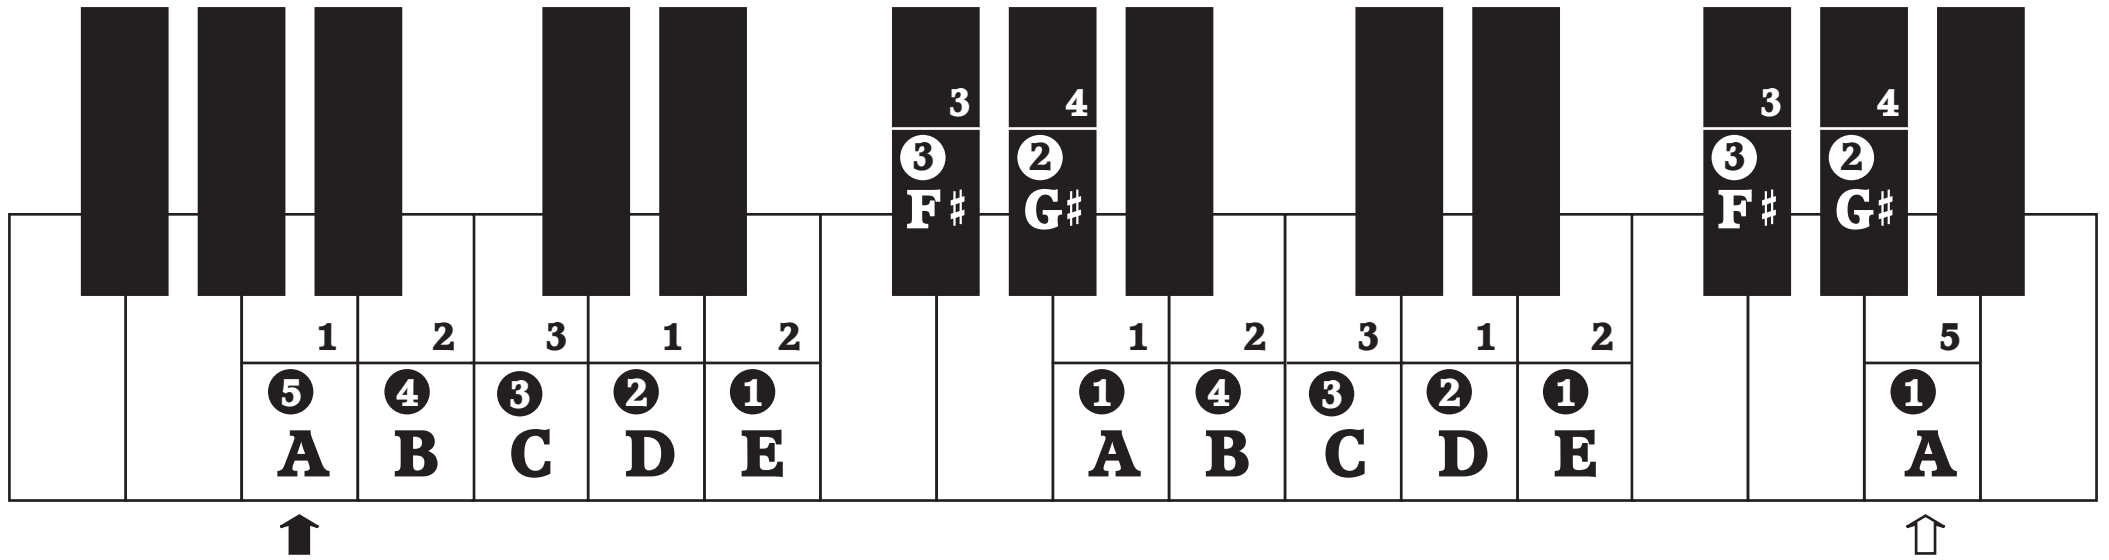

3. To find the current position in a contrary motion scale, match left and right hand note with the same dice symbol:

4. **↑** **⇩** indicates the start and end of the a scale or arpeggio respectively.

F# Major Scale

F# Harmonic Minor Scale

F# Melodic Minor Ascending Scale

F# Melodic Minor Descending Scale

G Major Scale

G Harmonic Minor Scale

G Melodic Minor Ascending Scale

G Melodic Minor Descending Scale

G#/Ab Major Scale

G#/Ab Harmonic Minor Scale

G#/A \flat Melodic Minor Ascending Scale

G#/A \flat Melodic Minor Descending Scale

A Major Scale

A Harmonic Minor Scale

A Melodic Minor Ascending Scale

A Melodic Minor Descending Scale

B \flat Major ScaleB \flat Harmonic Minor Scale

B \flat Melodic Minor Ascending Scale

B \flat Melodic Minor Descending Scale

B Major Scale

B Harmonic Minor Scale

B Melodic Minor Ascending Scale

B Melodic Minor Descending Scale