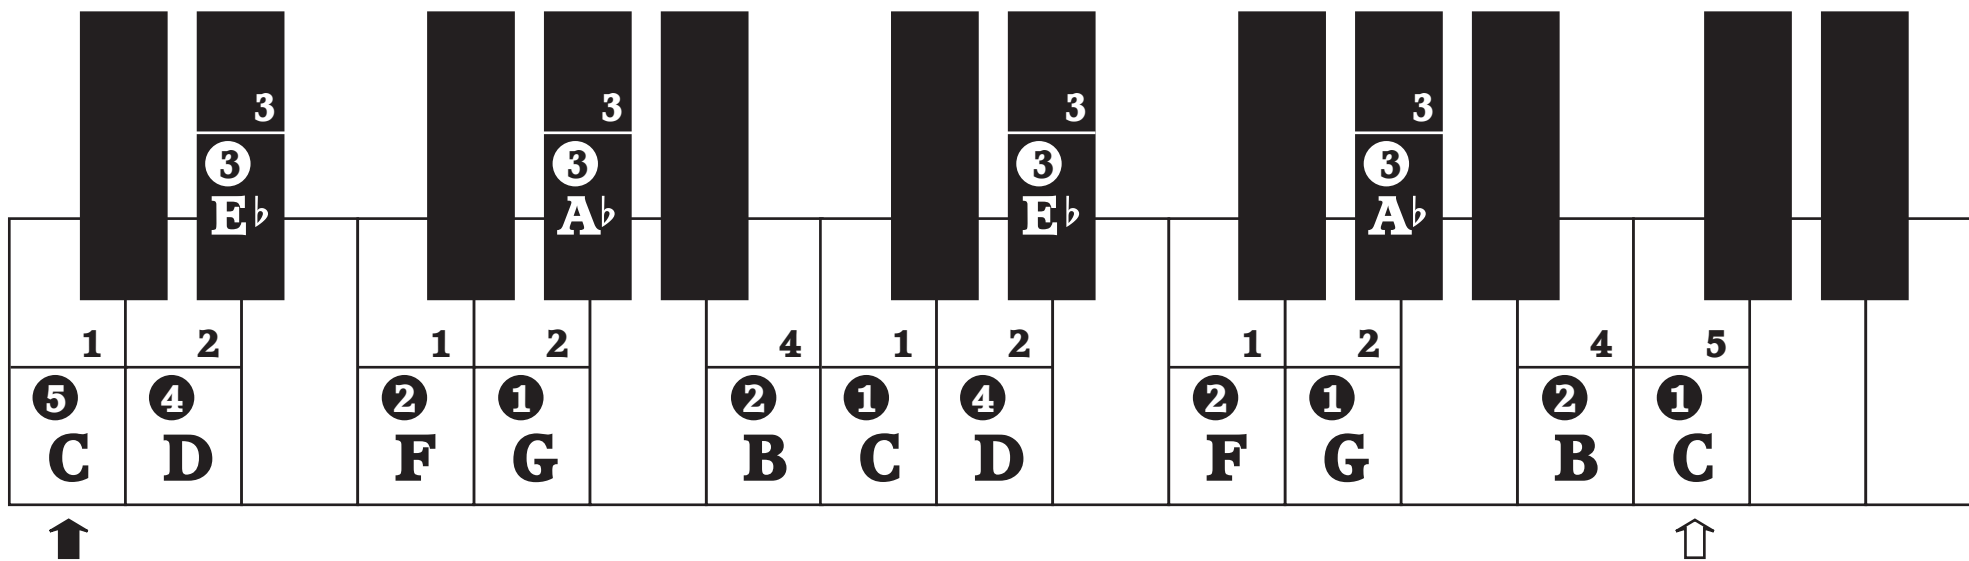

C Harmonic Minor Scale