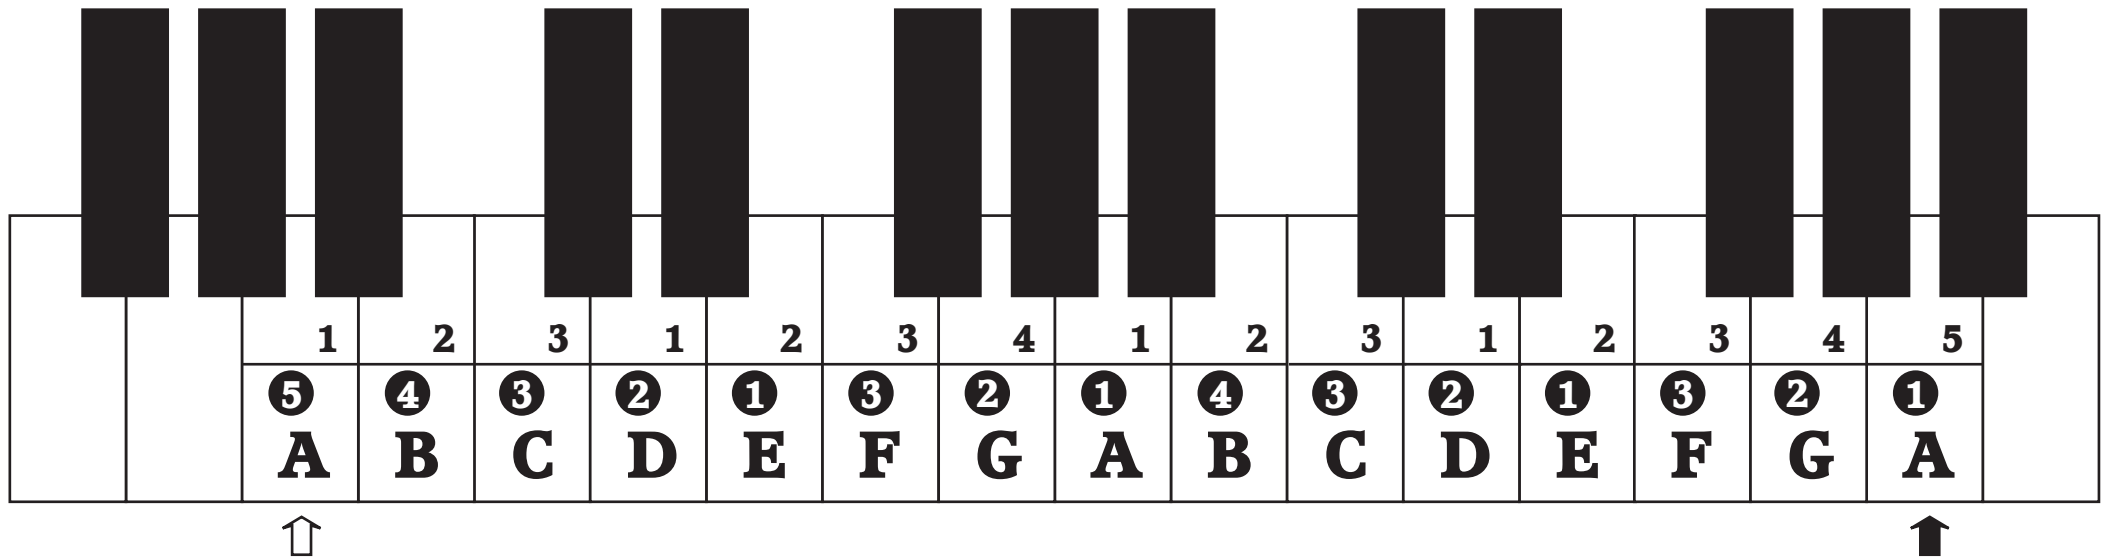

3. To find the current position in a contrary motion scale, match left and right hand note with the same dice symbol:

4. **↑** **⇩** indicates the start and end of the a scale or arpeggio respectively.

F# Major Scale

F# Harmonic Minor Scale

F# Melodic Minor Ascending Scale

F# Melodic Minor Descending Scale

G Major Scale

G Harmonic Minor Scale

G Melodic Minor Ascending Scale

G Melodic Minor Descending Scale

G#/Ab Major Scale

G#/Ab Harmonic Minor Scale

G#/A \flat Melodic Minor Ascending Scale

G#/A \flat Melodic Minor Descending Scale

A Major Scale

A Harmonic Minor Scale

A Melodic Minor Ascending Scale

A Melodic Minor Descending Scale

B \flat Major ScaleB \flat Harmonic Minor Scale

B \flat Melodic Minor Ascending Scale

B \flat Melodic Minor Descending Scale

B Major Scale

B Harmonic Minor Scale

B Melodic Minor Ascending Scale

B Melodic Minor Descending Scale