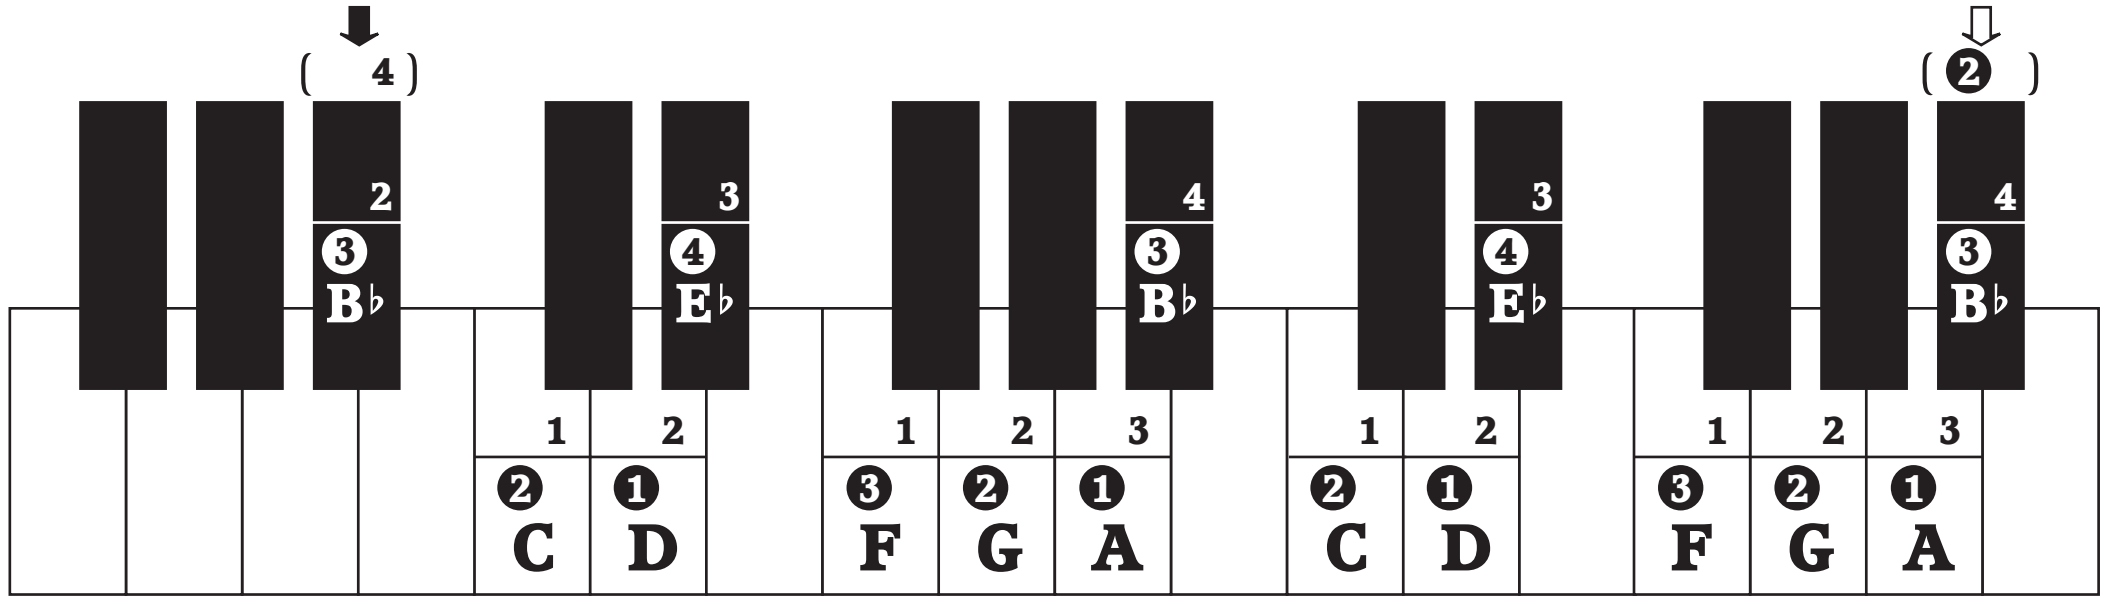

3. To find the current position in a contrary motion scale, match left and right hand note with the same dice symbol:

4. **↑** **⇩** indicates the start and end of the a scale or arpeggio respectively.

F# Major Scale

F# Harmonic Minor Scale

F# Melodic Minor Ascending Scale

F# Melodic Minor Descending Scale

G Major Scale

G Harmonic Minor Scale

G Melodic Minor Ascending Scale

G Melodic Minor Descending Scale

G#/Ab Major Scale

G#/Ab Harmonic Minor Scale

G#/A \flat Melodic Minor Ascending Scale

G#/A \flat Melodic Minor Descending Scale

A Major Scale

A Harmonic Minor Scale

A Melodic Minor Ascending Scale

A Melodic Minor Descending Scale

B \flat Major ScaleB \flat Harmonic Minor Scale

B \flat Melodic Minor Ascending Scale

B \flat Melodic Minor Descending Scale

B Major Scale

B Harmonic Minor Scale

B Melodic Minor Ascending Scale

B Melodic Minor Descending Scale