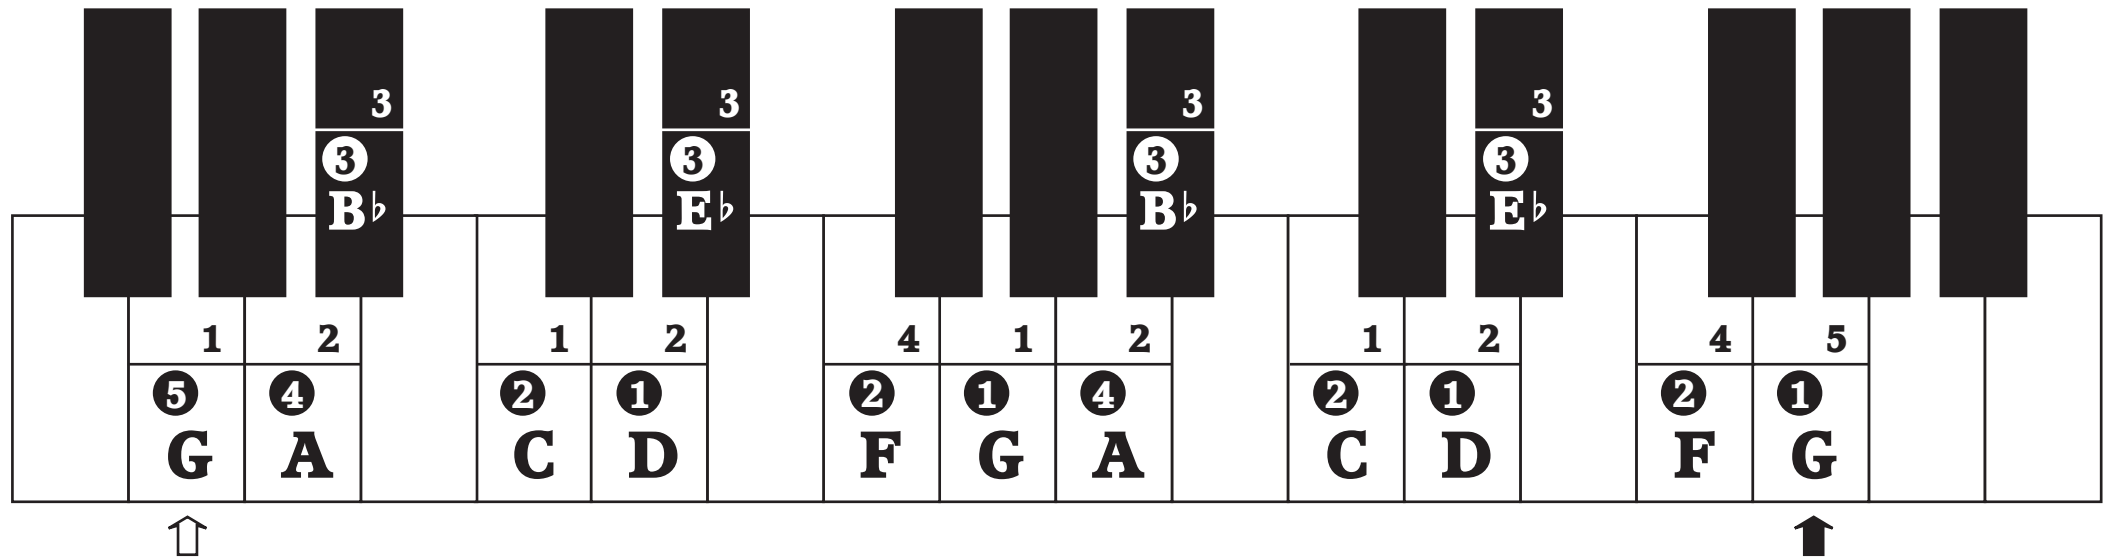

3. To find the current position in a contrary motion scale, match left and right hand note with the same dice symbol:

4. **↑** **⇩** indicates the start and end of the a scale or arpeggio respectively.

F# Major Scale

F# Harmonic Minor Scale

F# Melodic Minor Ascending Scale

F# Melodic Minor Descending Scale

G Major Scale

G Harmonic Minor Scale

G Melodic Minor Ascending Scale

G Melodic Minor Descending Scale

G#/Ab Major Scale

G#/Ab Harmonic Minor Scale

G#/A \flat Melodic Minor Ascending Scale

G#/A \flat Melodic Minor Descending Scale

A Major Scale

A Harmonic Minor Scale

A Melodic Minor Ascending Scale

A Melodic Minor Descending Scale

B \flat Major ScaleB \flat Harmonic Minor Scale

B \flat Melodic Minor Ascending Scale

B \flat Melodic Minor Descending Scale

B Major Scale

B Harmonic Minor Scale

B Melodic Minor Ascending Scale

B Melodic Minor Descending Scale