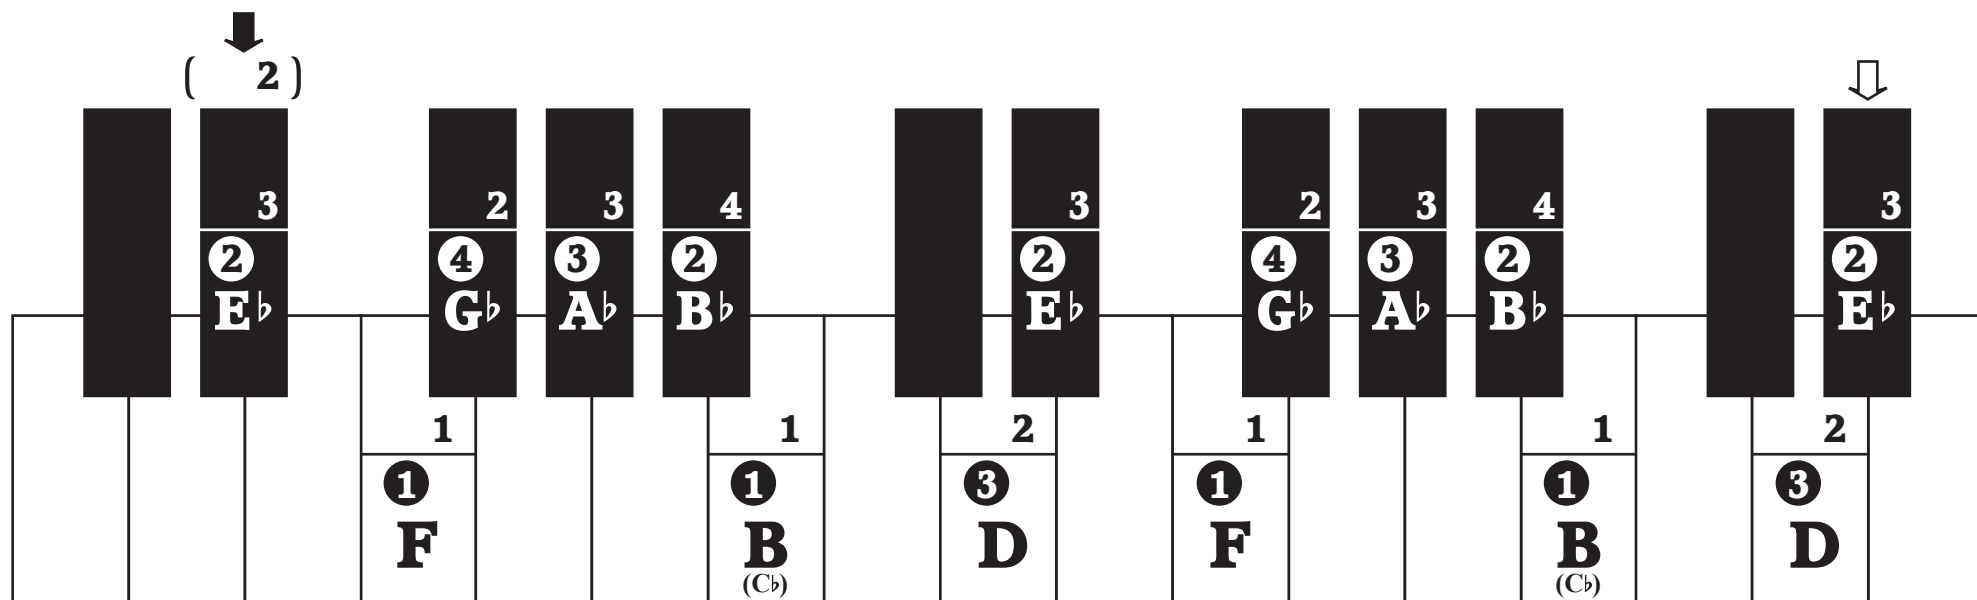

How to Use

1. Left hand fingering is indicated as numbers within a circle: **③**

Right hand fingering is indicated as numbers without a circle: **3**

2. Alternative fingering is shown in bracket below for white keys and above for black keys: (**④**)

3. To find the current position in a contrary motion scale, match left and right hand note with the same dice symbol:

4. **↑** **⇩** indicates the start and end of the a scale or arpeggio respectively.

D Major Scale

D Harmonic Minor Scale

D Melodic Minor Ascending Scale

D Melodic Minor Descending Scale

E \flat Major ScaleE \flat Harmonic Minor Scale

E \flat Melodic Minor Ascending Scale

E \flat Melodic Minor Descending Scale