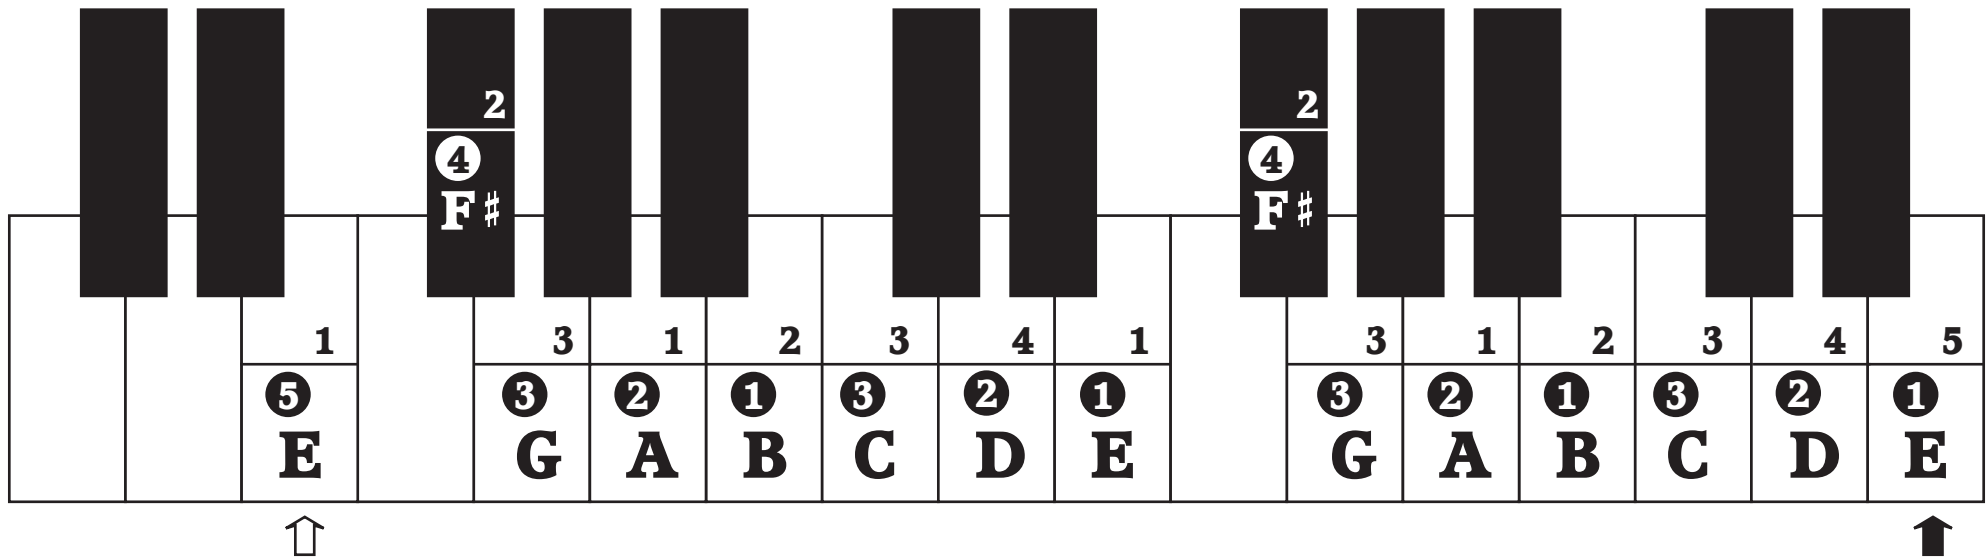

How to Use

1. Left hand fingering is indicated as numbers within a circle: **③**

Right hand fingering is indicated as numbers without a circle: **3**

2. Alternative fingering is shown in bracket below for white keys and above for black keys: (**④**)

3. To find the current position in a contrary motion scale, match left and right hand note with the same dice symbol:

4. **↑** **⇩** indicates the start and end of the a scale or arpeggio respectively.

E Major Scale

E Harmonic Minor Scale

E Melodic Minor Ascending Scale

E Melodic Minor Descending Scale

F Major Scale

F Harmonic Scale

F Melodic Minor Ascending Scale

F Melodic Minor Descending Scale

F# Major Scale

F# Harmonic Minor Scale

F# Melodic Minor Ascending Scale

F# Melodic Minor Descending Scale

G Major Scale

G Harmonic Minor Scale

G Melodic Minor Ascending Scale

G Melodic Minor Descending Scale