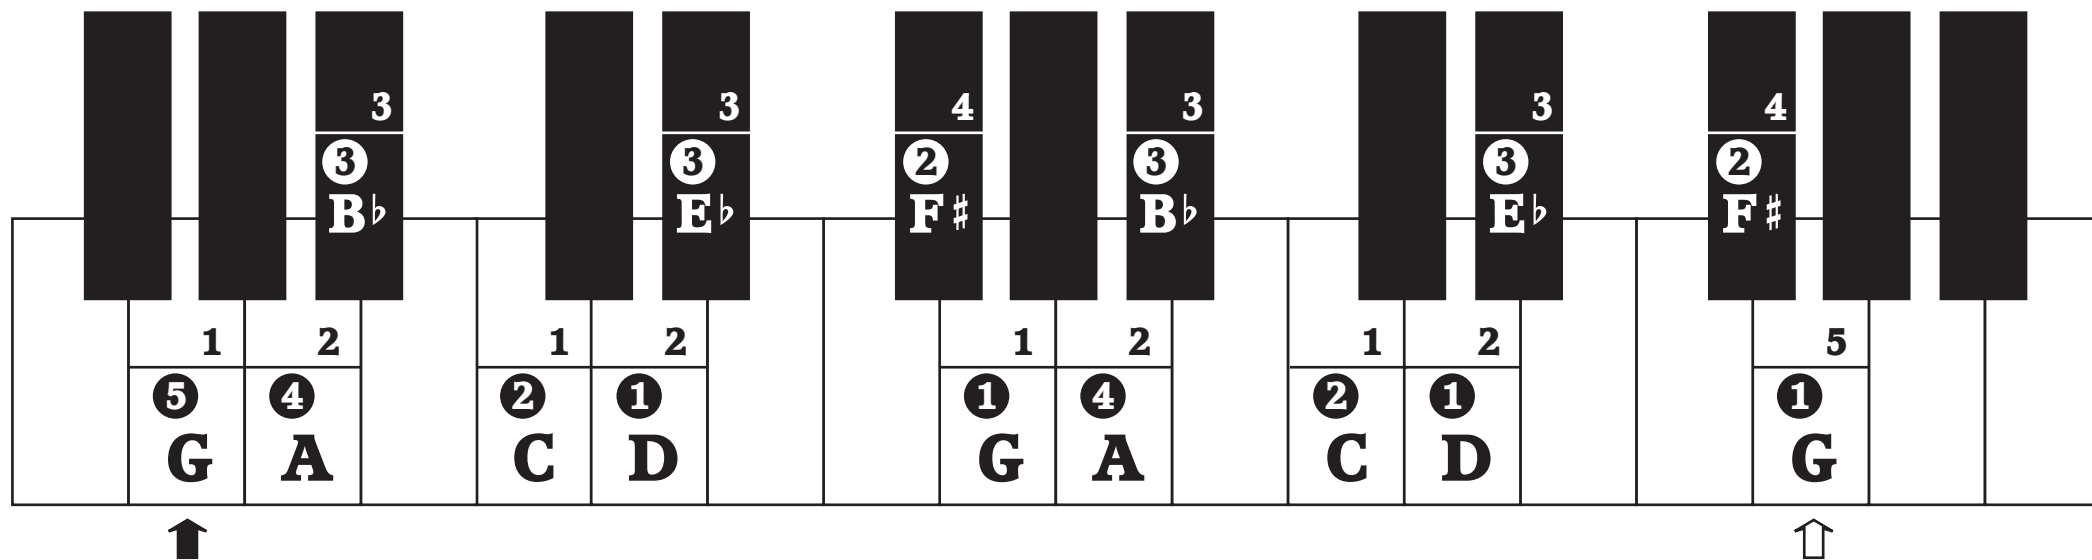

3. To find the current position in a contrary motion scale, match left and right hand note with the same dice symbol:

4. **↑** **⇩** indicates the start and end of the a scale or arpeggio respectively.

F# Major Scale

F# Harmonic Minor Scale

F# Melodic Minor Ascending Scale

F# Melodic Minor Descending Scale

G Major Scale

G Harmonic Minor Scale

G Melodic Minor Ascending Scale

G Melodic Minor Descending Scale

G#/Ab Major Scale

G#/Ab Harmonic Minor Scale

G#/A \flat Melodic Minor Ascending Scale

G#/A \flat Melodic Minor Descending Scale

A Major Scale

A Harmonic Minor Scale

A Melodic Minor Ascending Scale

A Melodic Minor Descending Scale

B \flat Major ScaleB \flat Harmonic Minor Scale

B \flat Melodic Minor Ascending Scale

B \flat Melodic Minor Descending Scale

B Major Scale

B Harmonic Minor Scale

B Melodic Minor Ascending Scale

B Melodic Minor Descending Scale