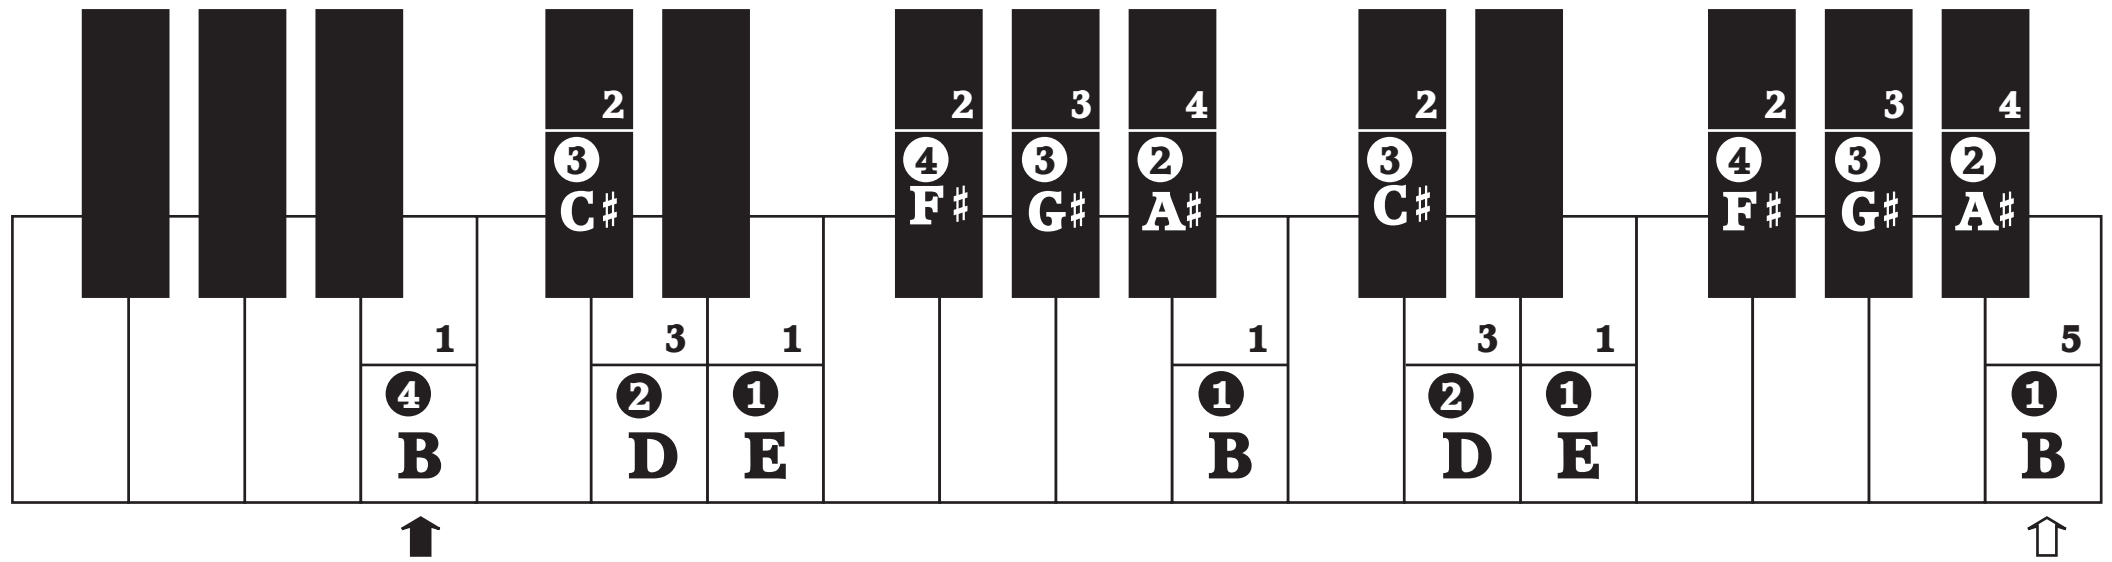

How to Use

1. Left hand fingering is indicated as numbers within a circle: **③**

Right hand fingering is indicated as numbers without a circle: **3**

2. Alternative fingering is shown in bracket below for white keys and above for black keys: (**④**)

3. To find the current position in a contrary motion scale, match left and right hand note with the same dice symbol:

4. **↑** **⇩** indicates the start and end of the a scale or arpeggio respectively.

G#/Ab Major Scale

G#/Ab Harmonic Minor Scale

G#/A \flat Melodic Minor Ascending Scale

G#/A \flat Melodic Minor Descending Scale

A Major Scale

A Harmonic Minor Scale

A Melodic Minor Ascending Scale

A Melodic Minor Descending Scale

B \flat Major ScaleB \flat Harmonic Minor Scale

B \flat Melodic Minor Ascending Scale

B \flat Melodic Minor Descending Scale

B Major Scale

B Harmonic Minor Scale

B Melodic Minor Ascending Scale

B Melodic Minor Descending Scale