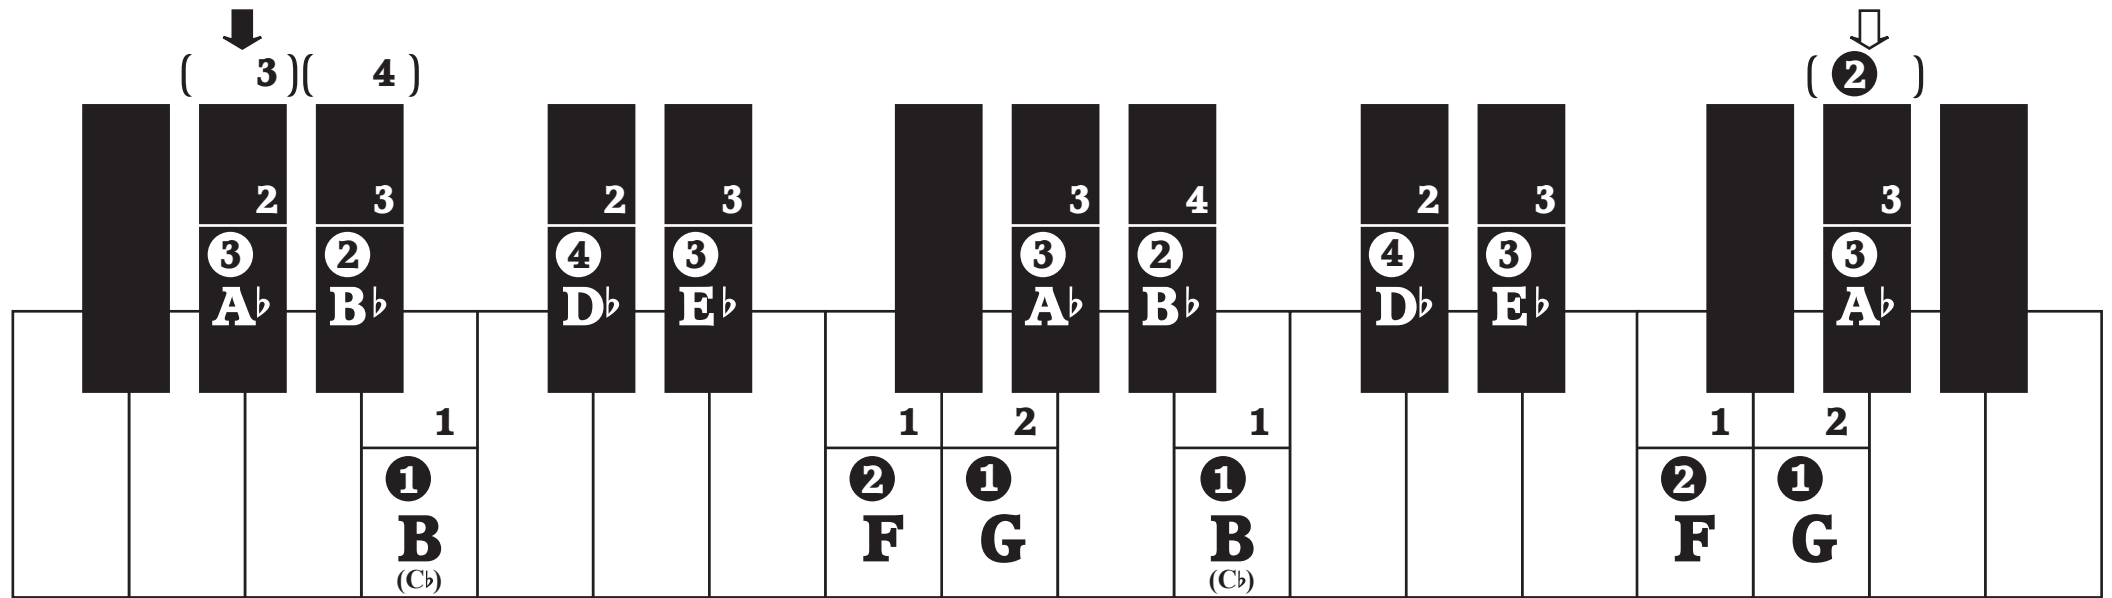

3. To find the current position in a contrary motion scale, match left and right hand note with the same dice symbol:

4. **↑** **⇩** indicates the start and end of the a scale or arpeggio respectively.

F# Major Scale

F# Harmonic Minor Scale

F# Melodic Minor Ascending Scale

F# Melodic Minor Descending Scale

G Major Scale

G Harmonic Minor Scale

G Melodic Minor Ascending Scale

G Melodic Minor Descending Scale

G#/Ab Major Scale

G#/Ab Harmonic Minor Scale

G#/A \flat Melodic Minor Ascending Scale

G#/A \flat Melodic Minor Descending Scale

A Major Scale

A Harmonic Minor Scale

A Melodic Minor Ascending Scale

A Melodic Minor Descending Scale

B \flat Major ScaleB \flat Harmonic Minor Scale

B \flat Melodic Minor Ascending Scale

B \flat Melodic Minor Descending Scale

B Major Scale

B Harmonic Minor Scale

B Melodic Minor Ascending Scale

B Melodic Minor Descending Scale