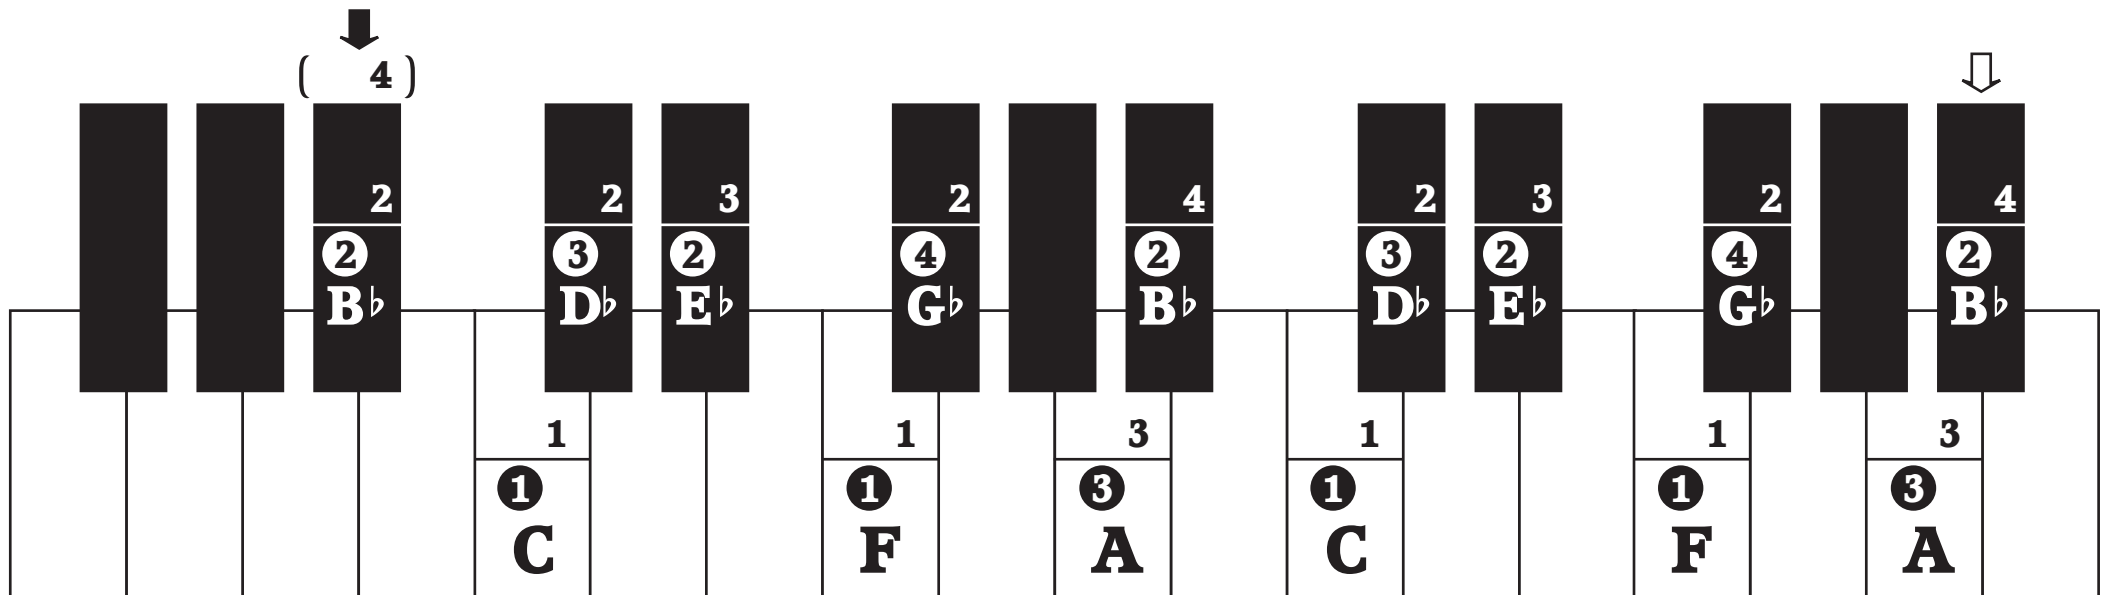

3. To find the current position in a contrary motion scale, match left and right hand note with the same dice symbol:

4. **↑** **⇩** indicates the start and end of the a scale or arpeggio respectively.

F# Major Scale

F# Harmonic Minor Scale

F# Melodic Minor Ascending Scale

F# Melodic Minor Descending Scale

G Major Scale

G Harmonic Minor Scale

G Melodic Minor Ascending Scale

G Melodic Minor Descending Scale

G#/Ab Major Scale

G#/Ab Harmonic Minor Scale

G#/A \flat Melodic Minor Ascending Scale

G#/A \flat Melodic Minor Descending Scale

A Major Scale

A Harmonic Minor Scale

A Melodic Minor Ascending Scale

A Melodic Minor Descending Scale

B \flat Major ScaleB \flat Harmonic Minor Scale

B \flat Melodic Minor Ascending Scale

B \flat Melodic Minor Descending Scale

B Major Scale

B Harmonic Minor Scale

B Melodic Minor Ascending Scale

B Melodic Minor Descending Scale