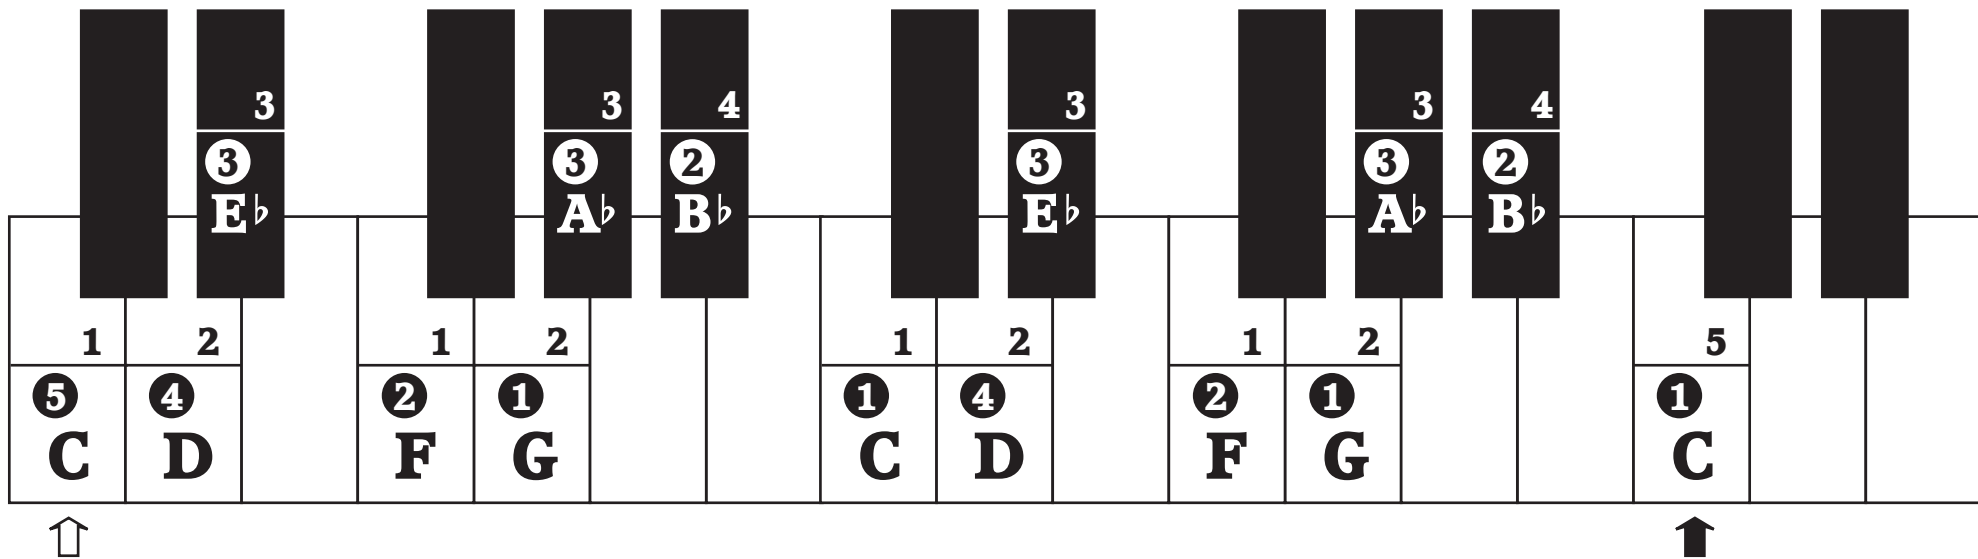

How to Use

1. Left hand fingering is indicated as numbers within a circle: **③**

Right hand fingering is indicated as numbers without a circle: **3**

2. Alternative fingering is shown in bracket below for white keys and above for black keys: (**④**)

3. To find the current position in a contrary motion scale, match left and right hand note with the same dice symbol:

4. **↑** **⇩** indicates the start and end of the a scale or arpeggio respectively.

C Major Scale

C Harmonic Minor Scale

C Melodic Minor Ascending Scale

C Melodic Minor Descending Scale

C#/D♭ Major Scale

C#/D♭ Harmonic Minor Scale

C#/D♭ Melodic Minor Ascending Scale

C#/D♭ Melodic Minor Descending Scale