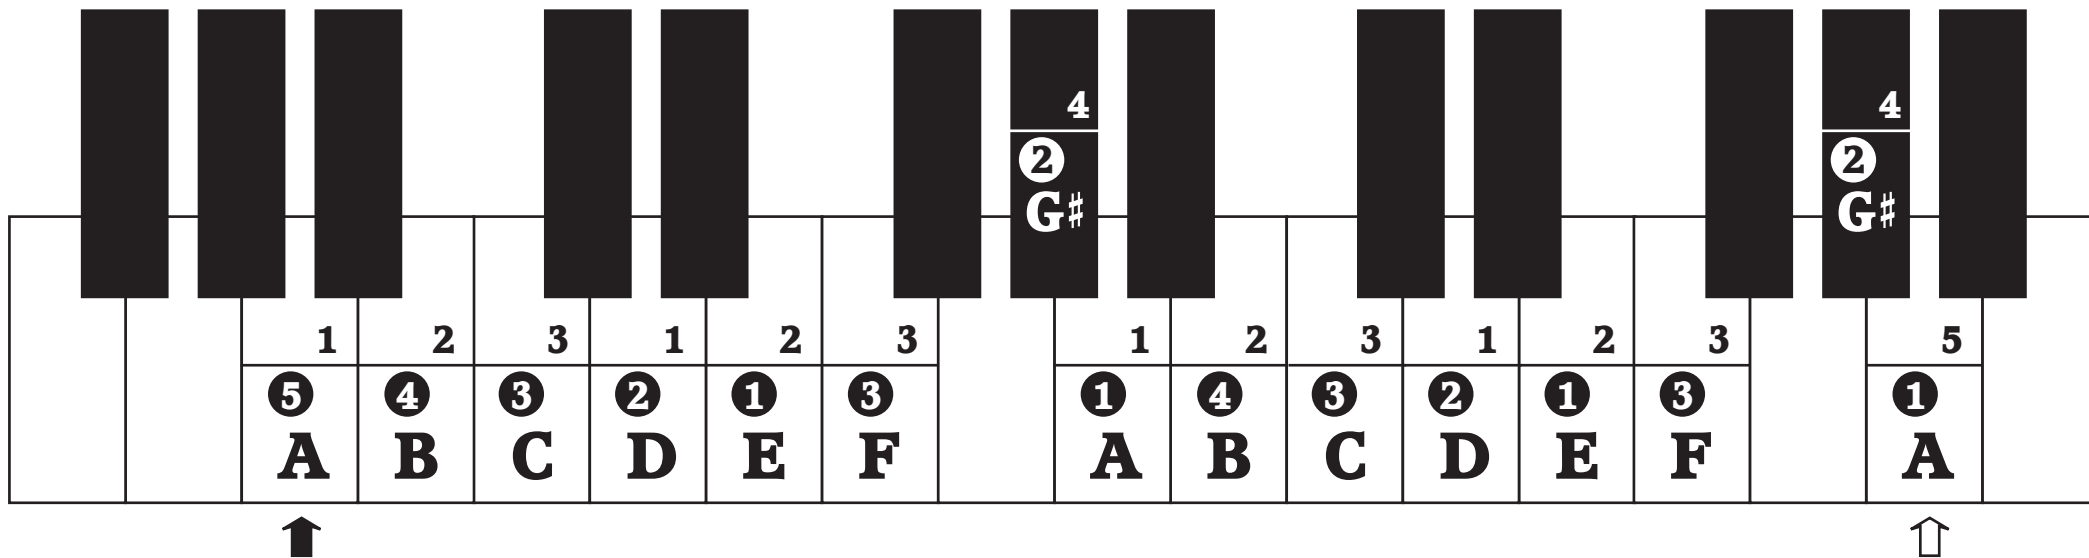

3. To find the current position in a contrary motion scale, match left and right hand note with the same dice symbol:

4. **↑** **⇩** indicates the start and end of the a scale or arpeggio respectively.

F# Major Scale

F# Harmonic Minor Scale

F# Melodic Minor Ascending Scale

F# Melodic Minor Descending Scale

G Major Scale

G Harmonic Minor Scale

G Melodic Minor Ascending Scale

G Melodic Minor Descending Scale

G#/Ab Major Scale

G#/Ab Harmonic Minor Scale

G#/A \flat Melodic Minor Ascending Scale

G#/A \flat Melodic Minor Descending Scale

A Major Scale

A Harmonic Minor Scale

A Melodic Minor Ascending Scale

A Melodic Minor Descending Scale

B \flat Major ScaleB \flat Harmonic Minor Scale

B \flat Melodic Minor Ascending Scale

B \flat Melodic Minor Descending Scale

B Major Scale

B Harmonic Minor Scale

B Melodic Minor Ascending Scale

B Melodic Minor Descending Scale