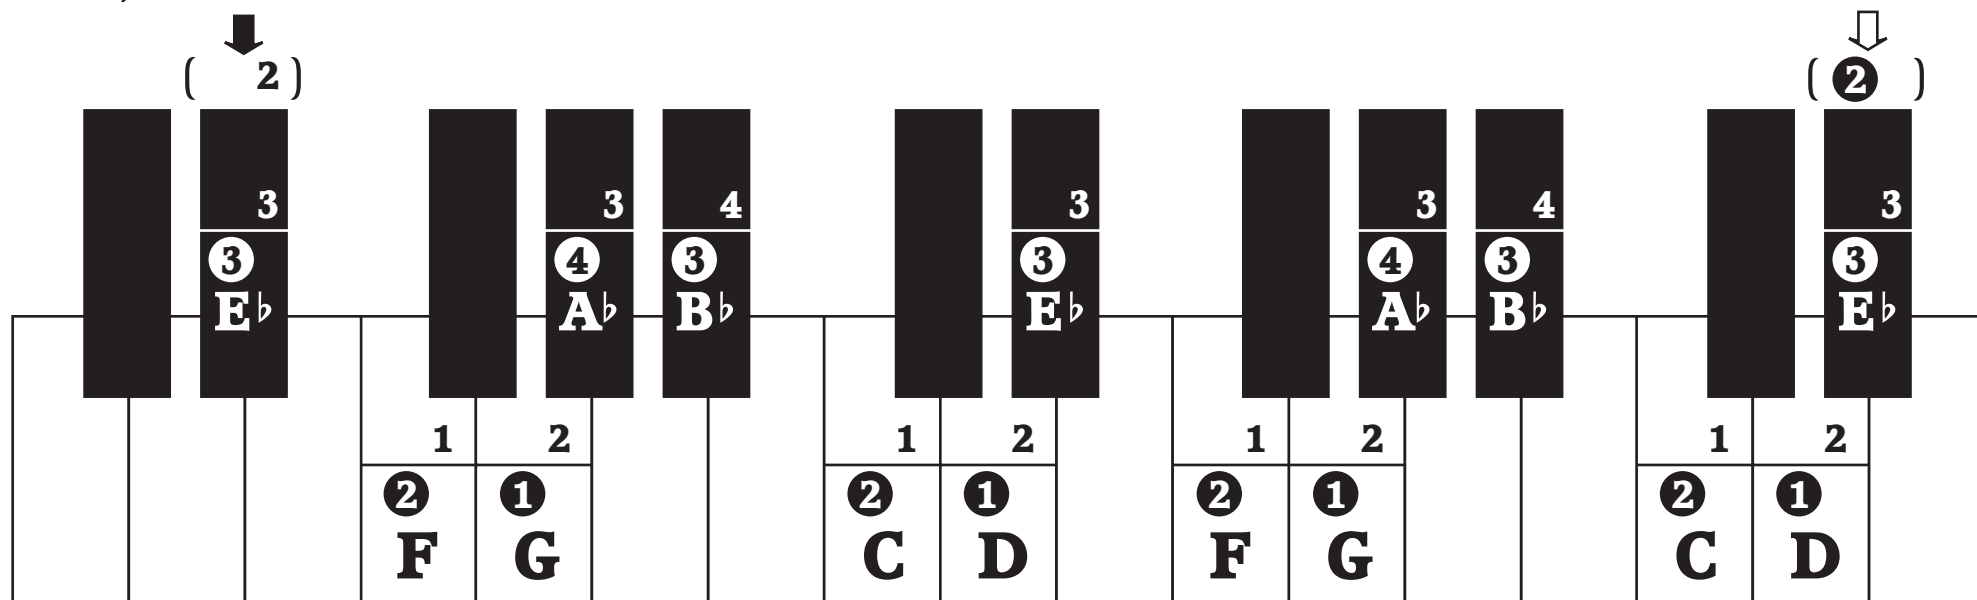

How to Use

1. Left hand fingering is indicated as numbers within a circle: **③**

Right hand fingering is indicated as numbers without a circle: **3**

2. Alternative fingering is shown in bracket below for white keys and above for black keys: (**④**)

3. To find the current position in a contrary motion scale, match left and right hand note with the same dice symbol:

4. **↑** **⇩** indicates the start and end of the a scale or arpeggio respectively.

D Major Scale

D Harmonic Minor Scale

D Melodic Minor Ascending Scale

D Melodic Minor Descending Scale

E \flat Major ScaleE \flat Harmonic Minor Scale

E \flat Melodic Minor Ascending Scale

E \flat Melodic Minor Descending Scale