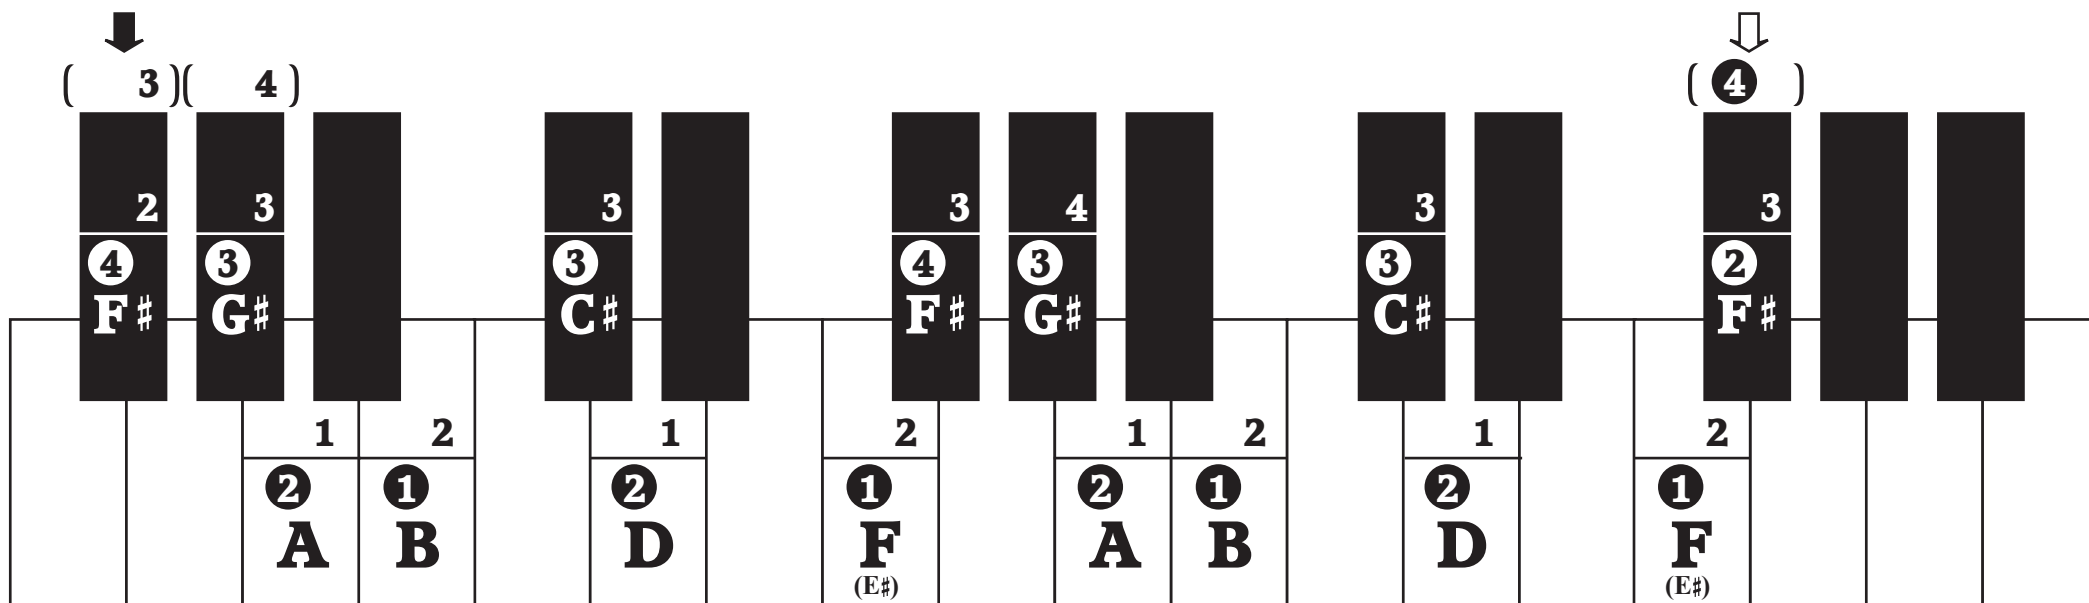

How to Use

1. Left hand fingering is indicated as numbers within a circle: **③**

Right hand fingering is indicated as numbers without a circle: **3**

2. Alternative fingering is shown in bracket below for white keys and above for black keys: (**④**)

3. To find the current position in a contrary motion scale, match left and right hand note with the same dice symbol:

4. **↑** **⇩** indicates the start and end of the a scale or arpeggio respectively.

E Major Scale

E Harmonic Minor Scale

E Melodic Minor Ascending Scale

E Melodic Minor Descending Scale

F Major Scale

F Harmonic Scale

F Melodic Minor Ascending Scale

F Melodic Minor Descending Scale

F# Major Scale

F# Harmonic Minor Scale

F# Melodic Minor Ascending Scale

F# Melodic Minor Descending Scale

G Major Scale

G Harmonic Minor Scale

G Melodic Minor Ascending Scale

G Melodic Minor Descending Scale