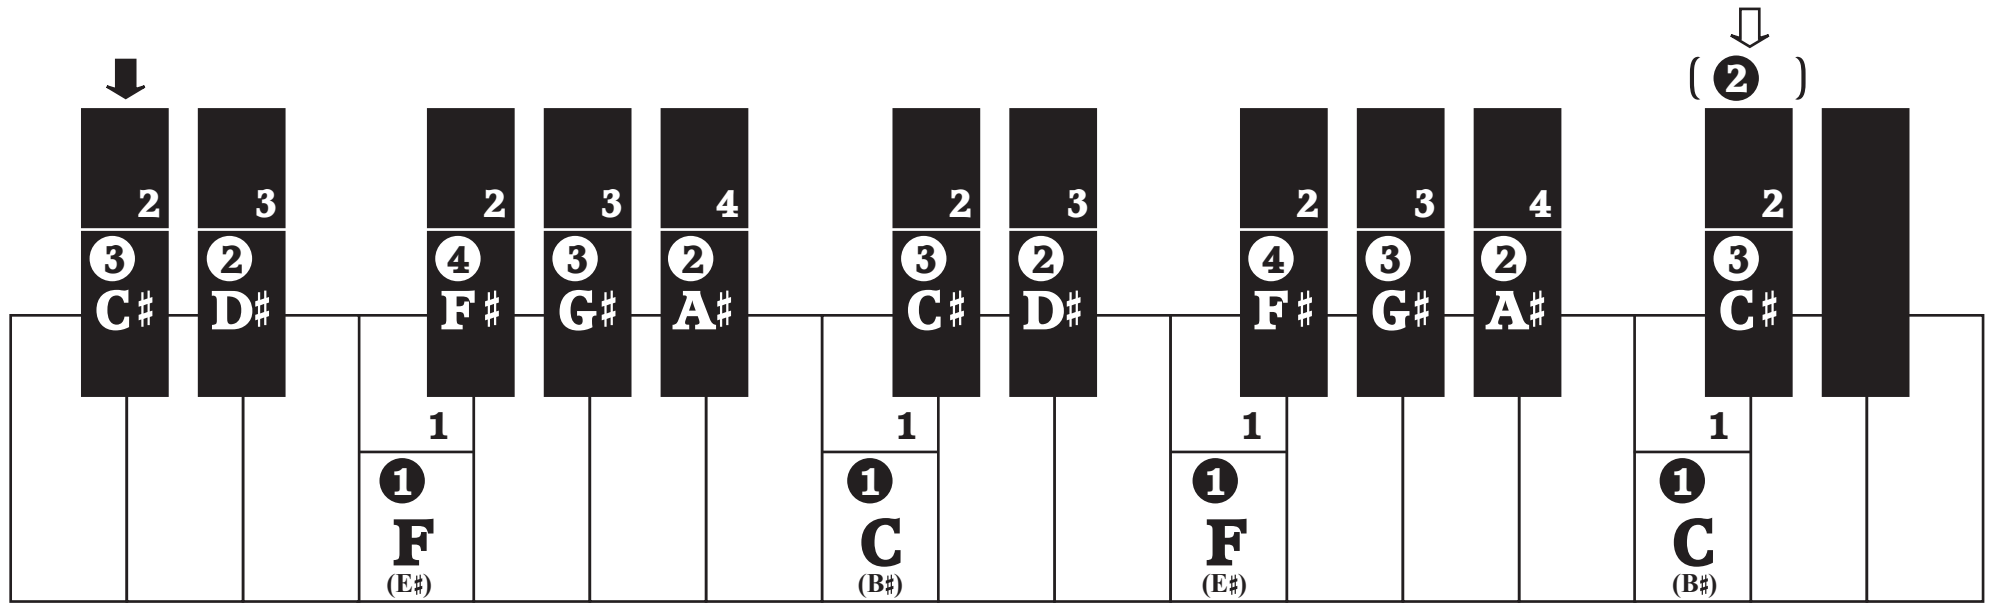

How to Use

1. Left hand fingering is indicated as numbers within a circle: **③**

Right hand fingering is indicated as numbers without a circle: **3**

2. Alternative fingering is shown in bracket below for white keys and above for black keys: (**④**)

3. To find the current position in a contrary motion scale, match left and right hand note with the same dice symbol:

4. **↑** **⇩** indicates the start and end of the a scale or arpeggio respectively.

C Major Scale

C Harmonic Minor Scale

C Melodic Minor Ascending Scale

C Melodic Minor Descending Scale

C#/D♭ Major Scale

C#/D♭ Harmonic Minor Scale

C#/D♭ Melodic Minor Ascending Scale

C#/D♭ Melodic Minor Descending Scale