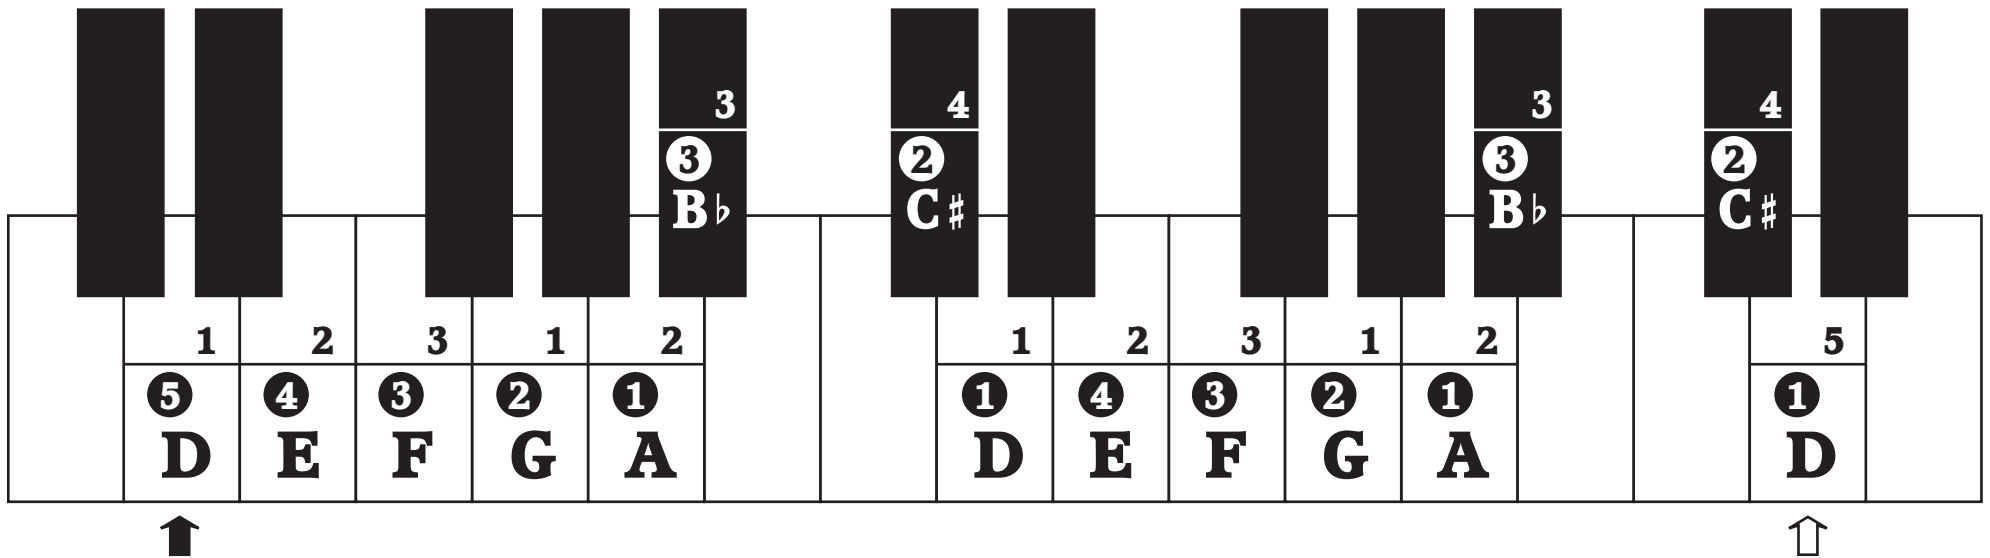

D Harmonic Minor Scale