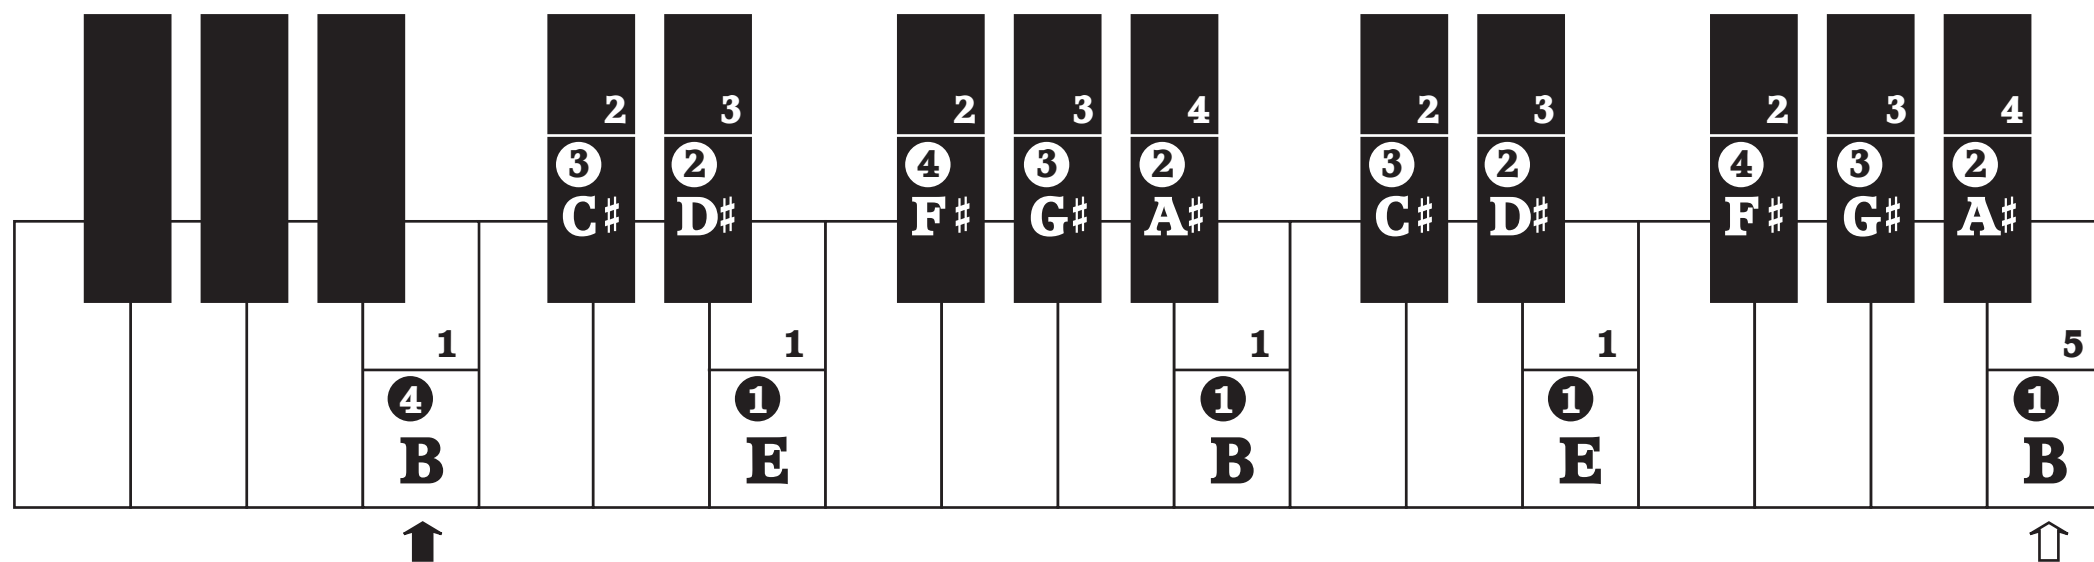

How to Use

1. Left hand fingering is indicated as numbers within a circle: **③**

Right hand fingering is indicated as numbers without a circle: **3**

2. Alternative fingering is shown in bracket below for white keys and above for black keys: (**④**)

3. To find the current position in a contrary motion scale, match left and right hand note with the same dice symbol:

4. **↑** **⇩** indicates the start and end of the a scale or arpeggio respectively.

G#/Ab Major Scale

G#/Ab Harmonic Minor Scale

G#/A \flat Melodic Minor Ascending Scale

G#/A \flat Melodic Minor Descending Scale

A Major Scale

A Harmonic Minor Scale

A Melodic Minor Ascending Scale

A Melodic Minor Descending Scale

B \flat Major ScaleB \flat Harmonic Minor Scale

B \flat Melodic Minor Ascending Scale

B \flat Melodic Minor Descending Scale

B Major Scale

B Harmonic Minor Scale

B Melodic Minor Ascending Scale

B Melodic Minor Descending Scale