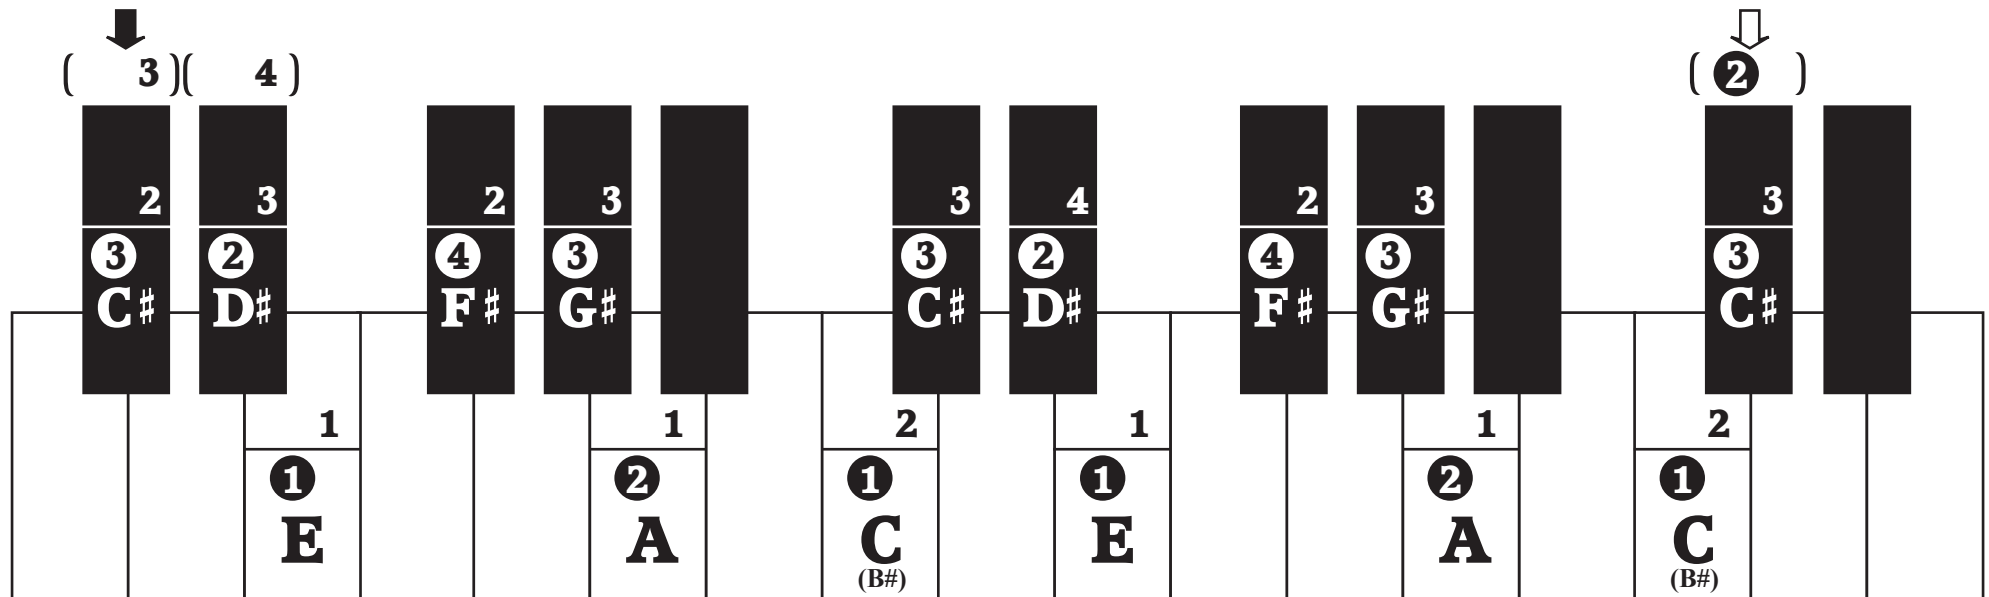

C#/D♭ Harmonic Minor Scale