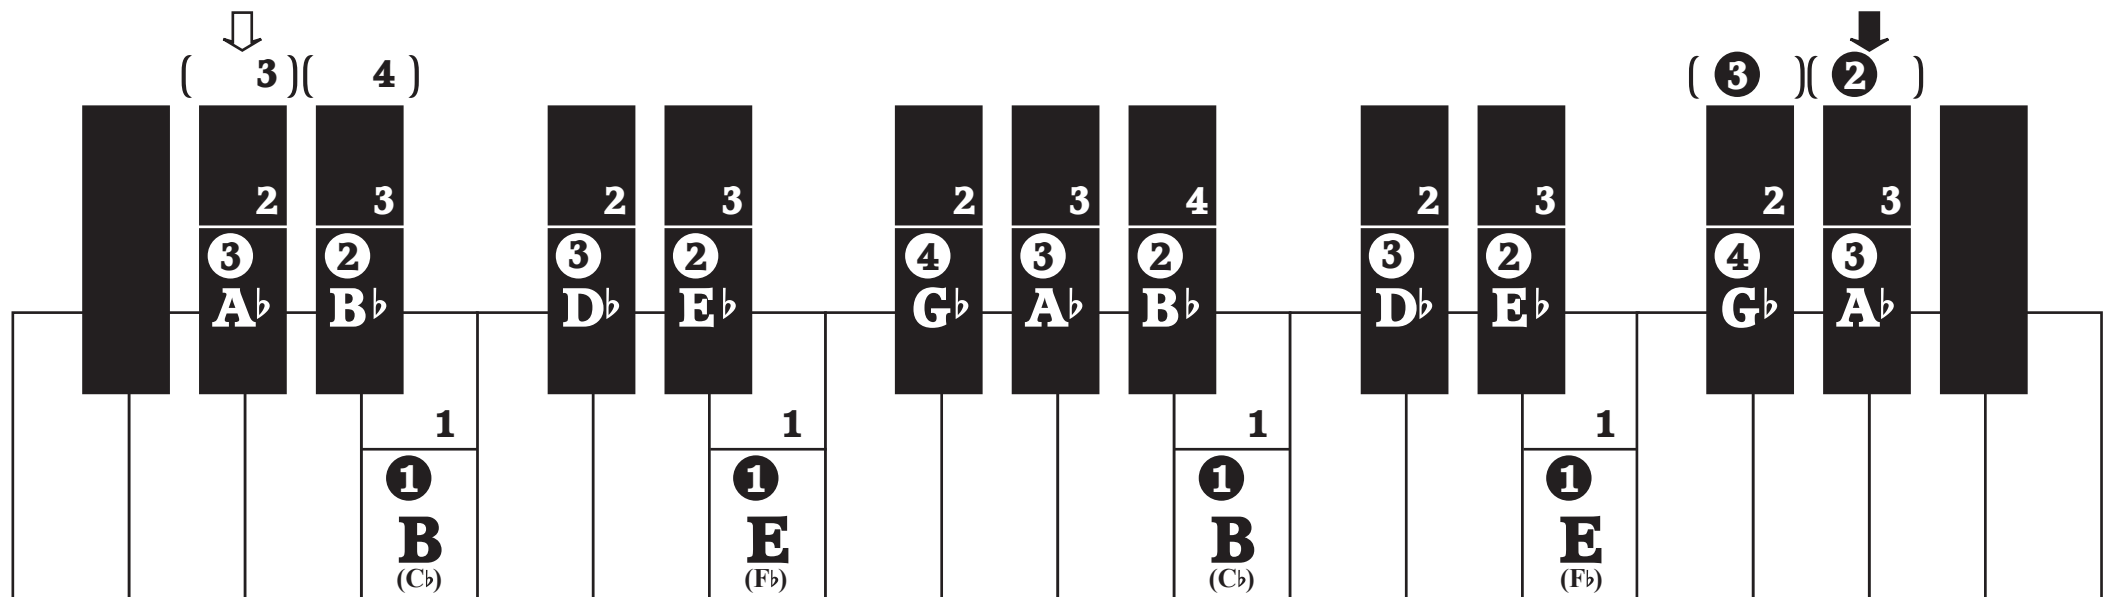

3. To find the current position in a contrary motion scale, match left and right hand note with the same dice symbol:

4. **↑** **⇩** indicates the start and end of the a scale or arpeggio respectively.

F# Major Scale

F# Harmonic Minor Scale

F# Melodic Minor Ascending Scale

F# Melodic Minor Descending Scale

G Major Scale

G Harmonic Minor Scale

G Melodic Minor Ascending Scale

G Melodic Minor Descending Scale

G#/Ab Major Scale

G#/Ab Harmonic Minor Scale

G#/A \flat Melodic Minor Ascending Scale

G#/A \flat Melodic Minor Descending Scale

A Major Scale

A Harmonic Minor Scale

A Melodic Minor Ascending Scale

A Melodic Minor Descending Scale

B \flat Major ScaleB \flat Harmonic Minor Scale

B \flat Melodic Minor Ascending Scale

B \flat Melodic Minor Descending Scale

B Major Scale

B Harmonic Minor Scale

B Melodic Minor Ascending Scale

B Melodic Minor Descending Scale