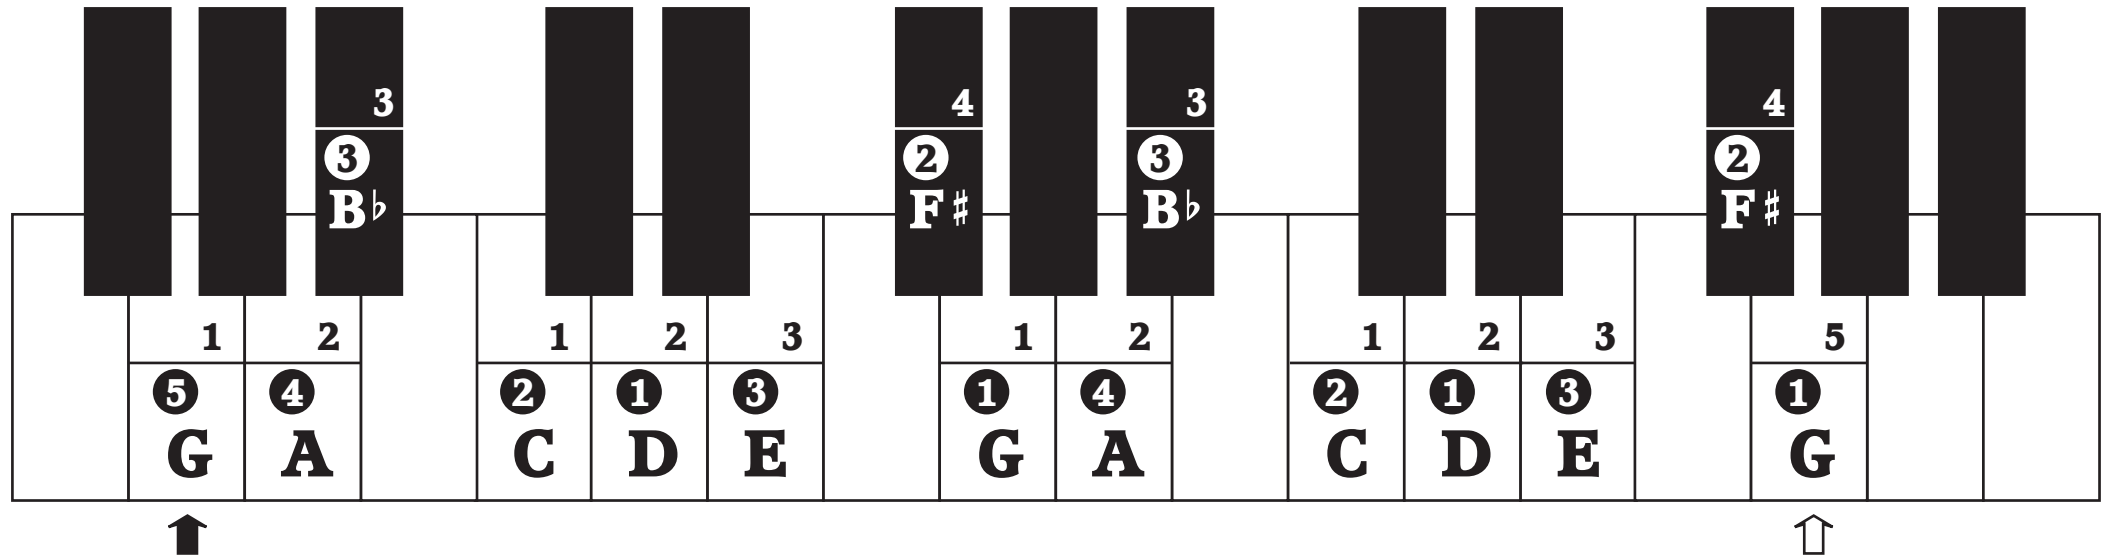

3. To find the current position in a contrary motion scale, match left and right hand note with the same dice symbol:

4. **↑** **⇩** indicates the start and end of the a scale or arpeggio respectively.

F# Major Scale

F# Harmonic Minor Scale

F# Melodic Minor Ascending Scale

F# Melodic Minor Descending Scale

G Major Scale

G Harmonic Minor Scale

G Melodic Minor Ascending Scale

G Melodic Minor Descending Scale

G#/Ab Major Scale

G#/Ab Harmonic Minor Scale

G#/A \flat Melodic Minor Ascending Scale

G#/A \flat Melodic Minor Descending Scale

A Major Scale

A Harmonic Minor Scale

A Melodic Minor Ascending Scale

A Melodic Minor Descending Scale

B \flat Major ScaleB \flat Harmonic Minor Scale

B \flat Melodic Minor Ascending Scale

B \flat Melodic Minor Descending Scale

B Major Scale

B Harmonic Minor Scale

B Melodic Minor Ascending Scale

B Melodic Minor Descending Scale