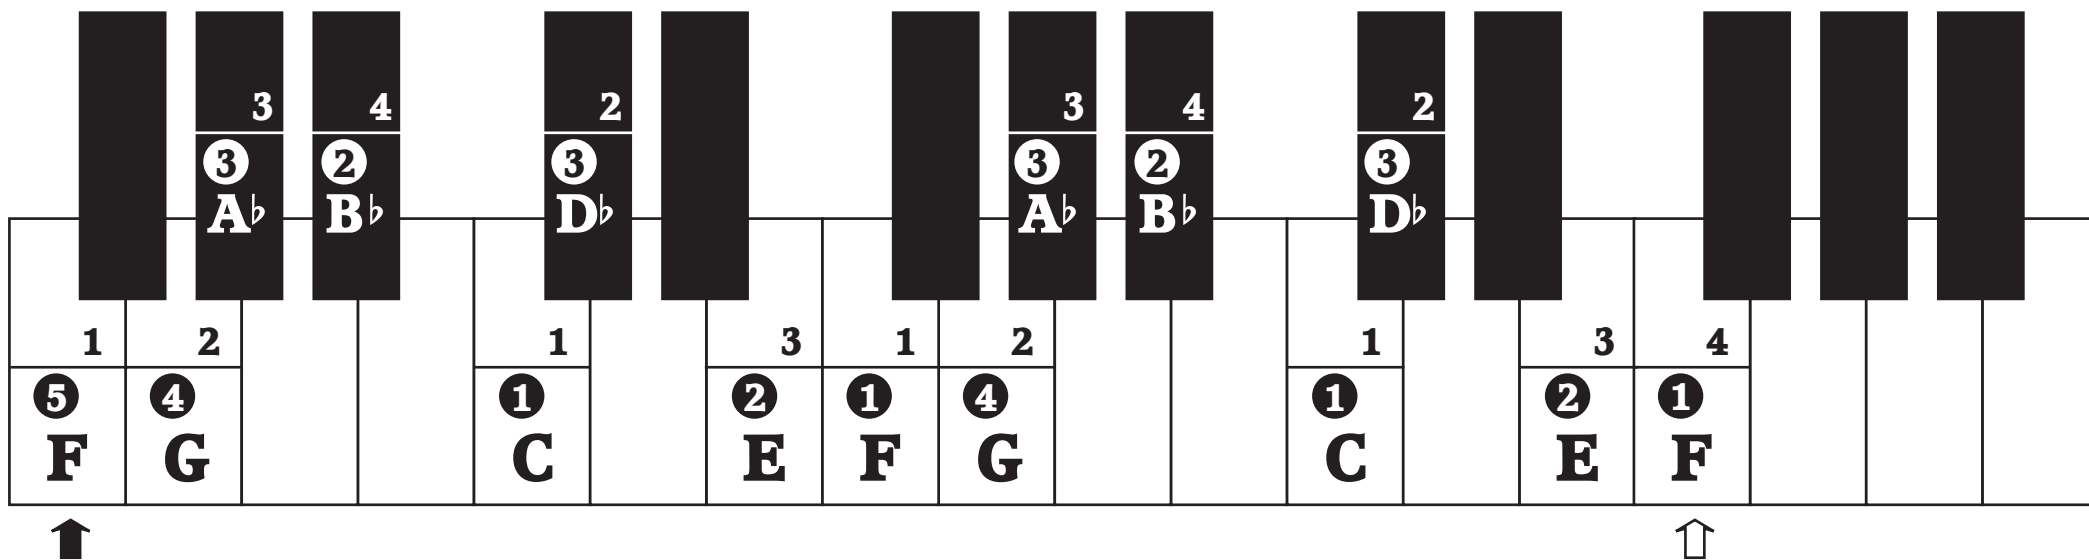

How to Use

1. Left hand fingering is indicated as numbers within a circle: **③**

Right hand fingering is indicated as numbers without a circle: **3**

2. Alternative fingering is shown in bracket below for white keys and above for black keys: (**④**)

3. To find the current position in a contrary motion scale, match left and right hand note with the same dice symbol:

4. **↑** **⇩** indicates the start and end of the a scale or arpeggio respectively.

E Major Scale

E Harmonic Minor Scale

E Melodic Minor Ascending Scale

E Melodic Minor Descending Scale

F Major Scale

F Harmonic Scale

F Melodic Minor Ascending Scale

F Melodic Minor Descending Scale

F# Major Scale

F# Harmonic Minor Scale

F# Melodic Minor Ascending Scale

F# Melodic Minor Descending Scale

G Major Scale

G Harmonic Minor Scale

G Melodic Minor Ascending Scale

G Melodic Minor Descending Scale