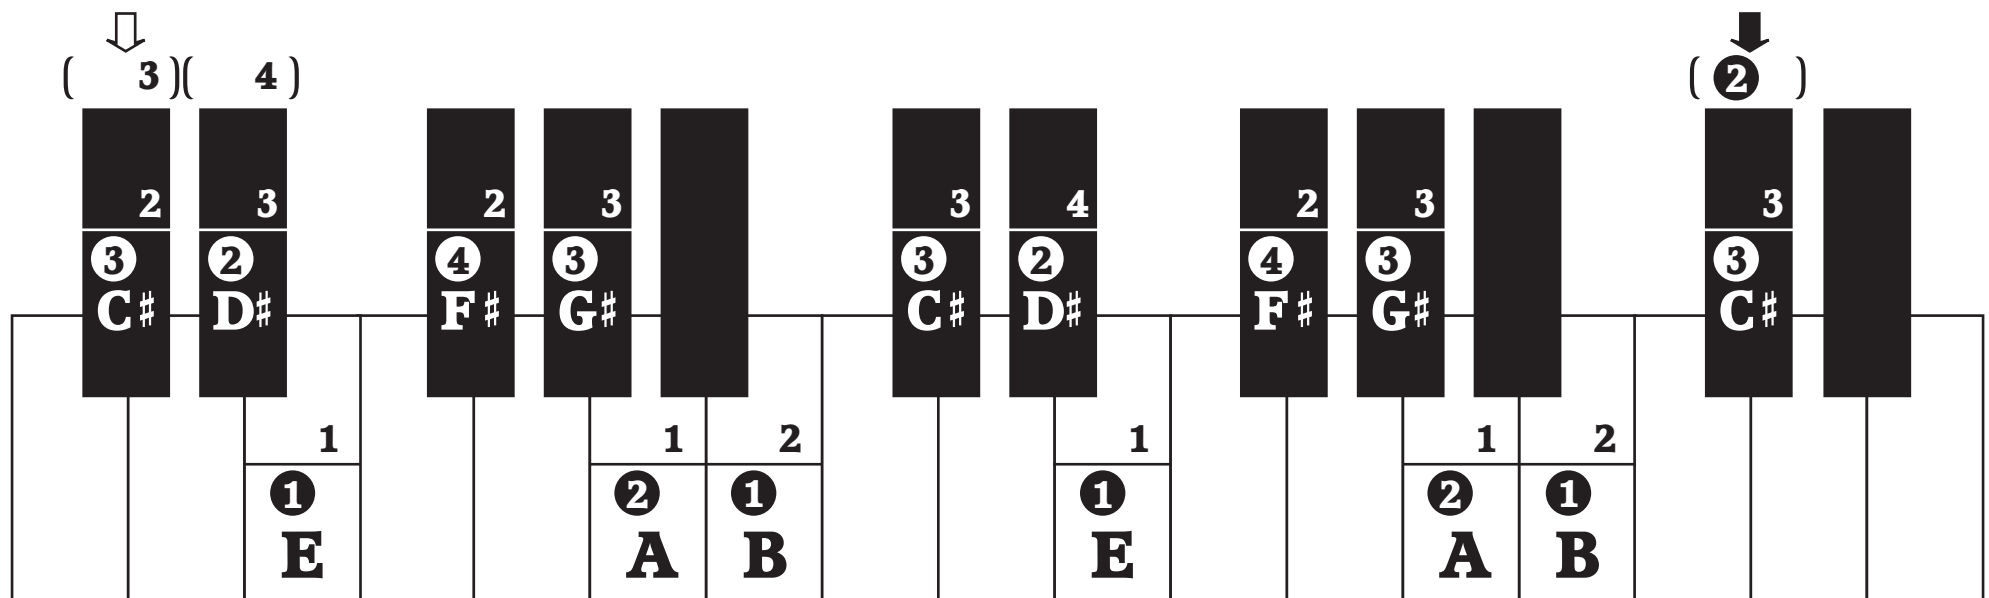

C#/D♭ Melodic Minor Descending Scale