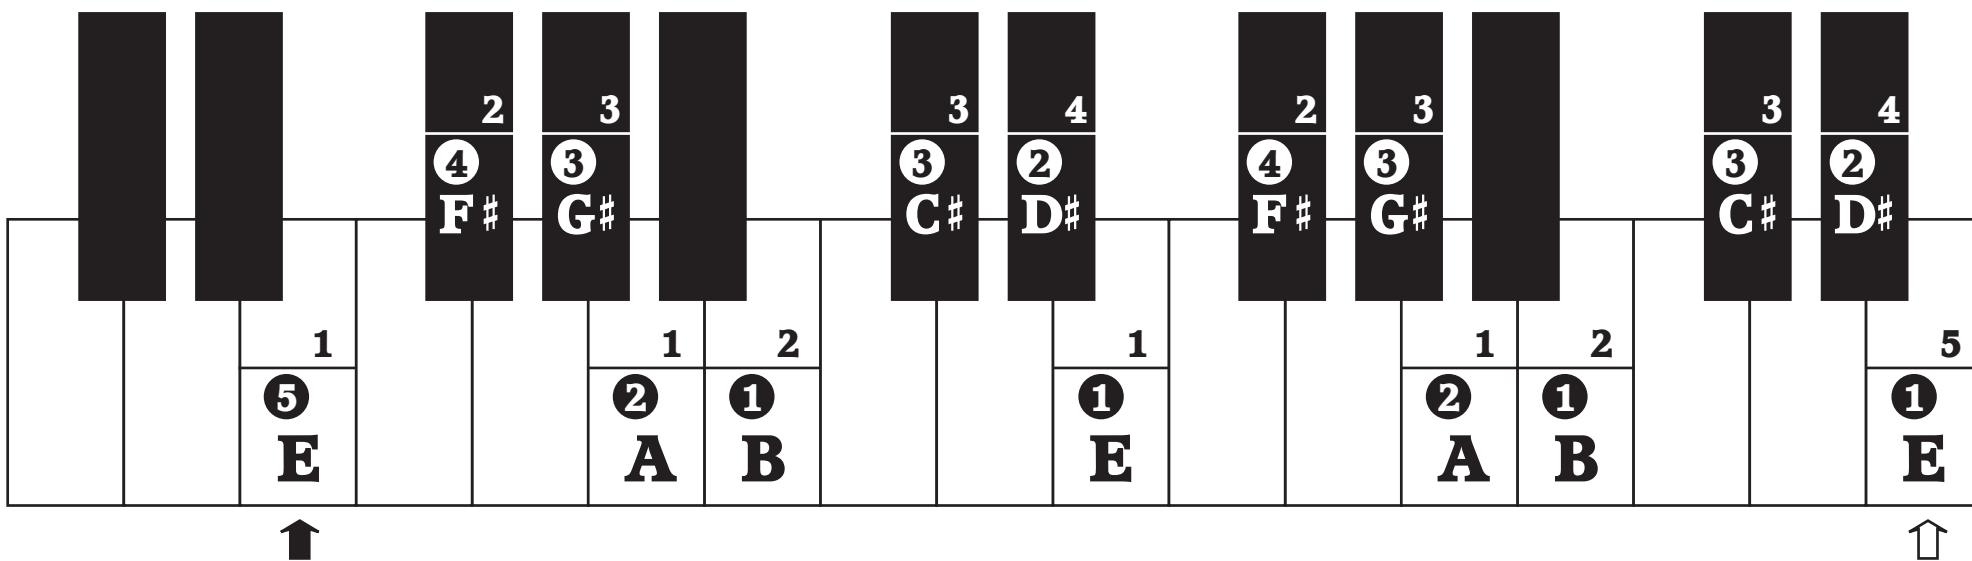

How to Use

1. Left hand fingering is indicated as numbers within a circle: **③**

Right hand fingering is indicated as numbers without a circle: **3**

2. Alternative fingering is shown in bracket below for white keys and above for black keys: (**④**)

3. To find the current position in a contrary motion scale, match left and right hand note with the same dice symbol:

4. **↑** **⇩** indicates the start and end of the a scale or arpeggio respectively.

D Major Scale

D Harmonic Minor Scale

D Melodic Minor Ascending Scale

D Melodic Minor Descending Scale

E \flat Major ScaleE \flat Harmonic Minor Scale

E \flat Melodic Minor Ascending Scale

E \flat Melodic Minor Descending Scale

E Major Scale

E Harmonic Minor Scale

E Melodic Minor Ascending Scale

E Melodic Minor Descending Scale

F Major Scale

F Harmonic Scale

F Melodic Minor Ascending Scale

F Melodic Minor Descending Scale