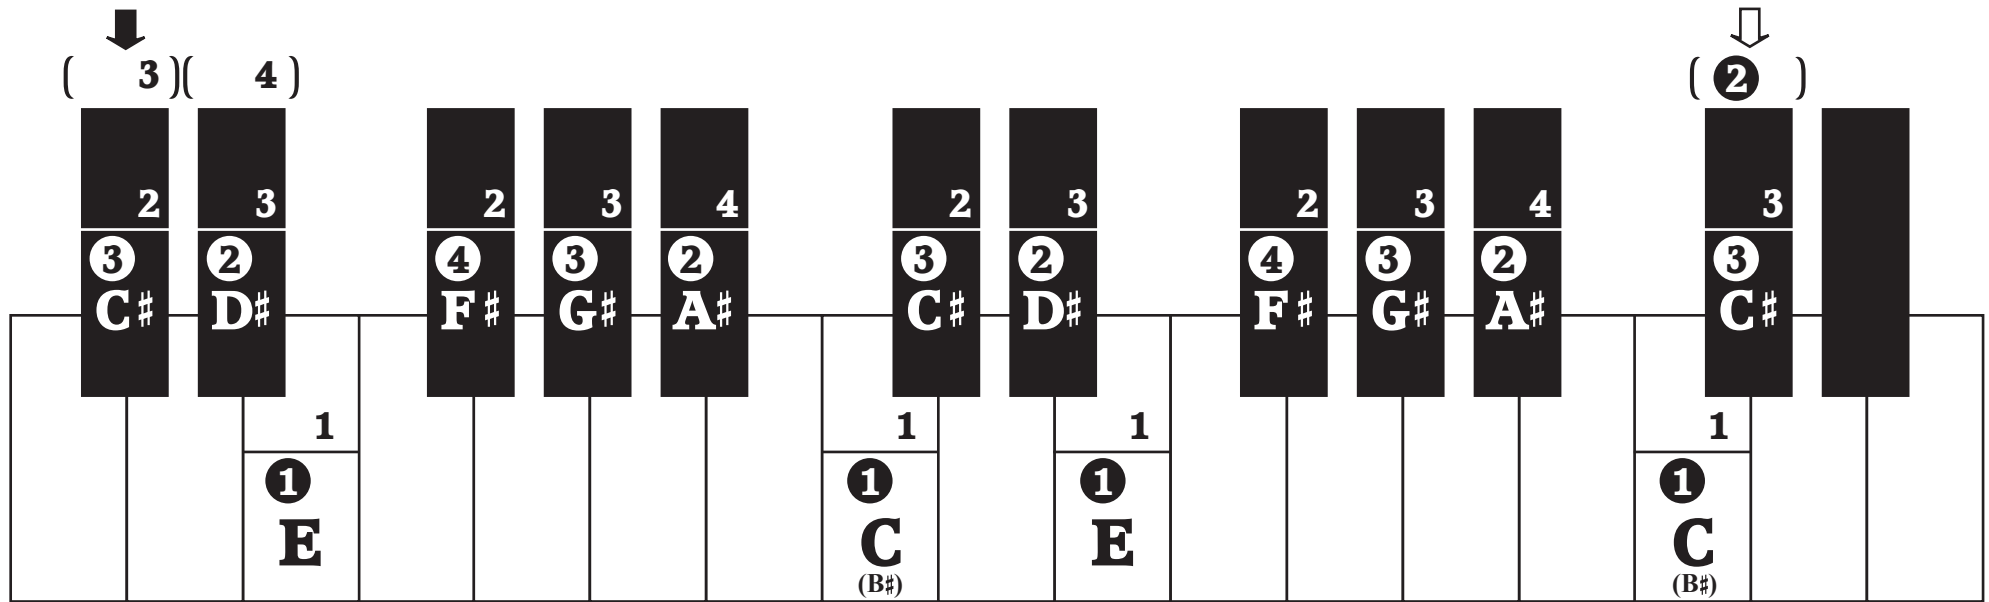

Visual Guides Of
Major Scales
Harmonic Minor Scales &
Melodic Minor Scales

Contents

How to Use	3
<hr/>	
Scales [Similar Motion Major, Minor]	
<hr/>	
C	4
<hr/>	
C#/D \flat	6
<hr/>	
D	8
<hr/>	
E \flat	10
<hr/>	
E	12
<hr/>	
F	14
<hr/>	
F \sharp	16
<hr/>	
G	18
<hr/>	
G \sharp /A \flat	20
<hr/>	
A	22
<hr/>	
B \flat	24
<hr/>	
B	26
<hr/>	

How to Use

1. Left hand fingering is indicated as numbers within a circle: **③**

Right hand fingering is indicated as numbers without a circle: **3**

2. Alternative fingering is shown in bracket below for white keys and above for black keys: (**④**)

3. To find the current position in a contrary motion scale, match left and right hand note with the same dice symbol:

4. **↑** **⇩** indicates the start and end of the a scale or arpeggio respectively.

C Major Scale

C Harmonic Minor Scale

C Melodic Minor Ascending Scale

C Melodic Minor Descending Scale

C#/D♭ Major Scale

C#/D♭ Harmonic Minor Scale

C#/D♭ Melodic Minor Ascending Scale

C#/D♭ Melodic Minor Descending Scale