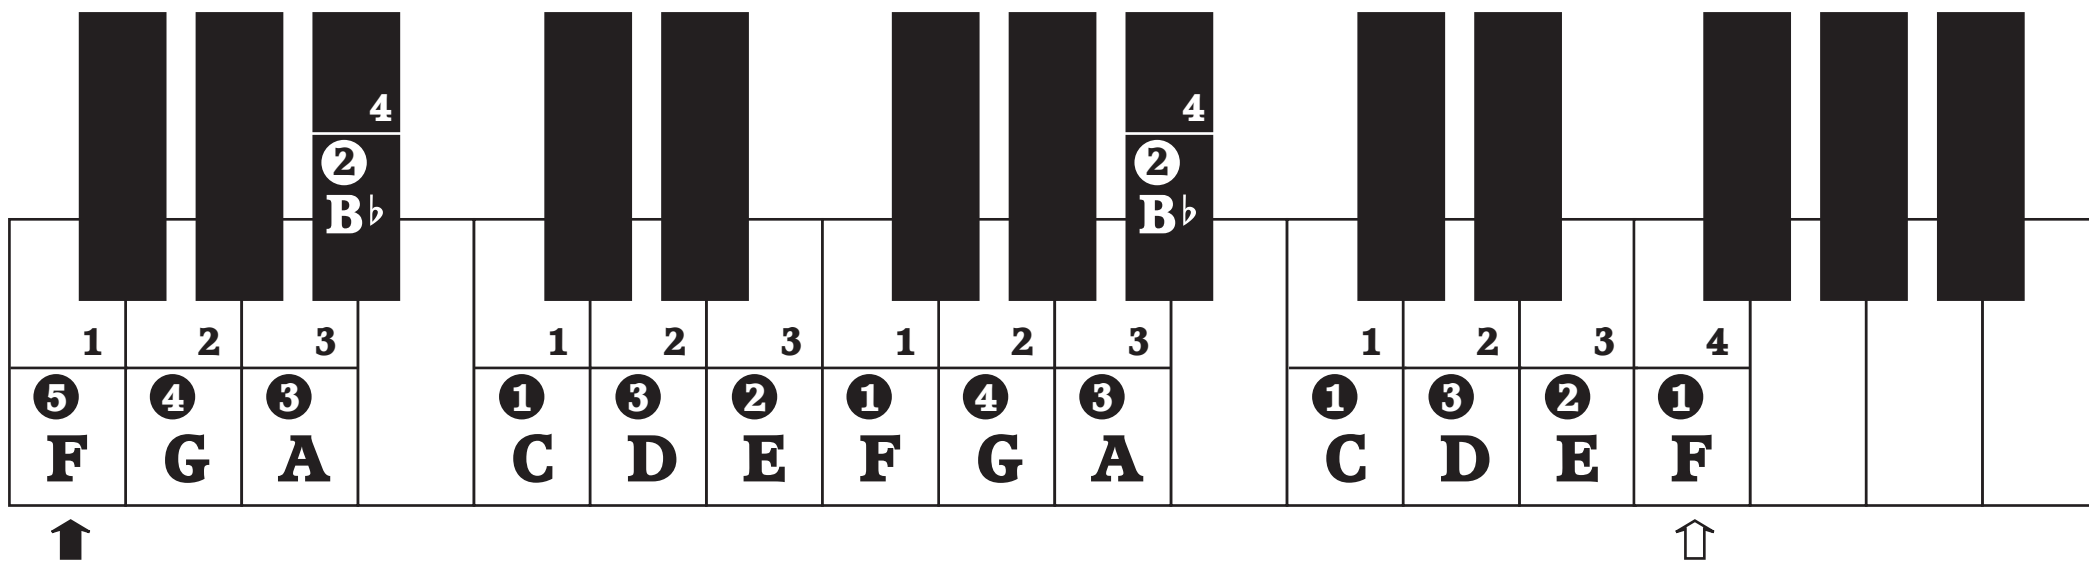

How to Use

1. Left hand fingering is indicated as numbers within a circle: **③**

Right hand fingering is indicated as numbers without a circle: **3**

2. Alternative fingering is shown in bracket below for white keys and above for black keys: (**④**)

3. To find the current position in a contrary motion scale, match left and right hand note with the same dice symbol:

4. **↑** **⇩** indicates the start and end of the a scale or arpeggio respectively.

E Major Scale

E Harmonic Minor Scale

E Melodic Minor Ascending Scale

E Melodic Minor Descending Scale

F Major Scale

F Harmonic Scale

F Melodic Minor Ascending Scale

F Melodic Minor Descending Scale

F# Major Scale

F# Harmonic Minor Scale

F# Melodic Minor Ascending Scale

F# Melodic Minor Descending Scale

G Major Scale

G Harmonic Minor Scale

G Melodic Minor Ascending Scale

G Melodic Minor Descending Scale