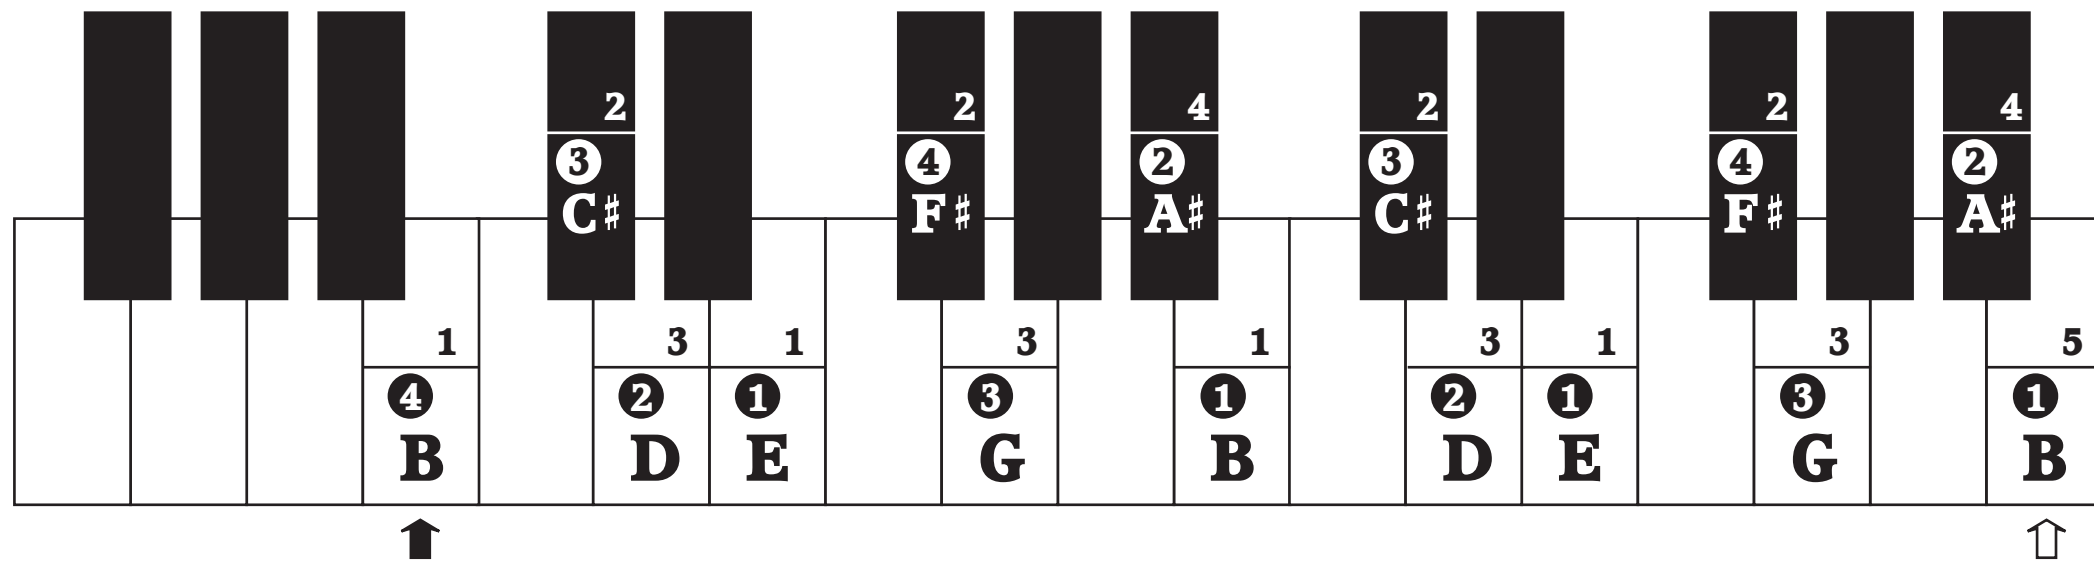

Visual Guides Of
Major Scales
Harmonic Minor Scales &
Melodic Minor Scales

Contents

How to Use	3
<hr/>	
Scales [Similar Motion Major, Minor]	
<hr/>	
C	4
<hr/>	
C#/D \flat	6
<hr/>	
D	8
<hr/>	
E \flat	10
<hr/>	
E	12
<hr/>	
F	14
<hr/>	
F \sharp	16
<hr/>	
G	18
<hr/>	
G \sharp /A \flat	20
<hr/>	
A	22
<hr/>	
B \flat	24
<hr/>	
B	26
<hr/>	

3. To find the current position in a contrary motion scale, match left and right hand note with the same dice symbol:

4. **↑** **⇩** indicates the start and end of the a scale or arpeggio respectively.

G#/Ab Major Scale

G#/Ab Harmonic Minor Scale

G#/A \flat Melodic Minor Ascending Scale

G#/A \flat Melodic Minor Descending Scale

A Major Scale

A Harmonic Minor Scale

A Melodic Minor Ascending Scale

A Melodic Minor Descending Scale

B \flat Major ScaleB \flat Harmonic Minor Scale

B \flat Melodic Minor Ascending Scale

B \flat Melodic Minor Descending Scale

B Major Scale

B Harmonic Minor Scale

B Melodic Minor Ascending Scale

B Melodic Minor Descending Scale