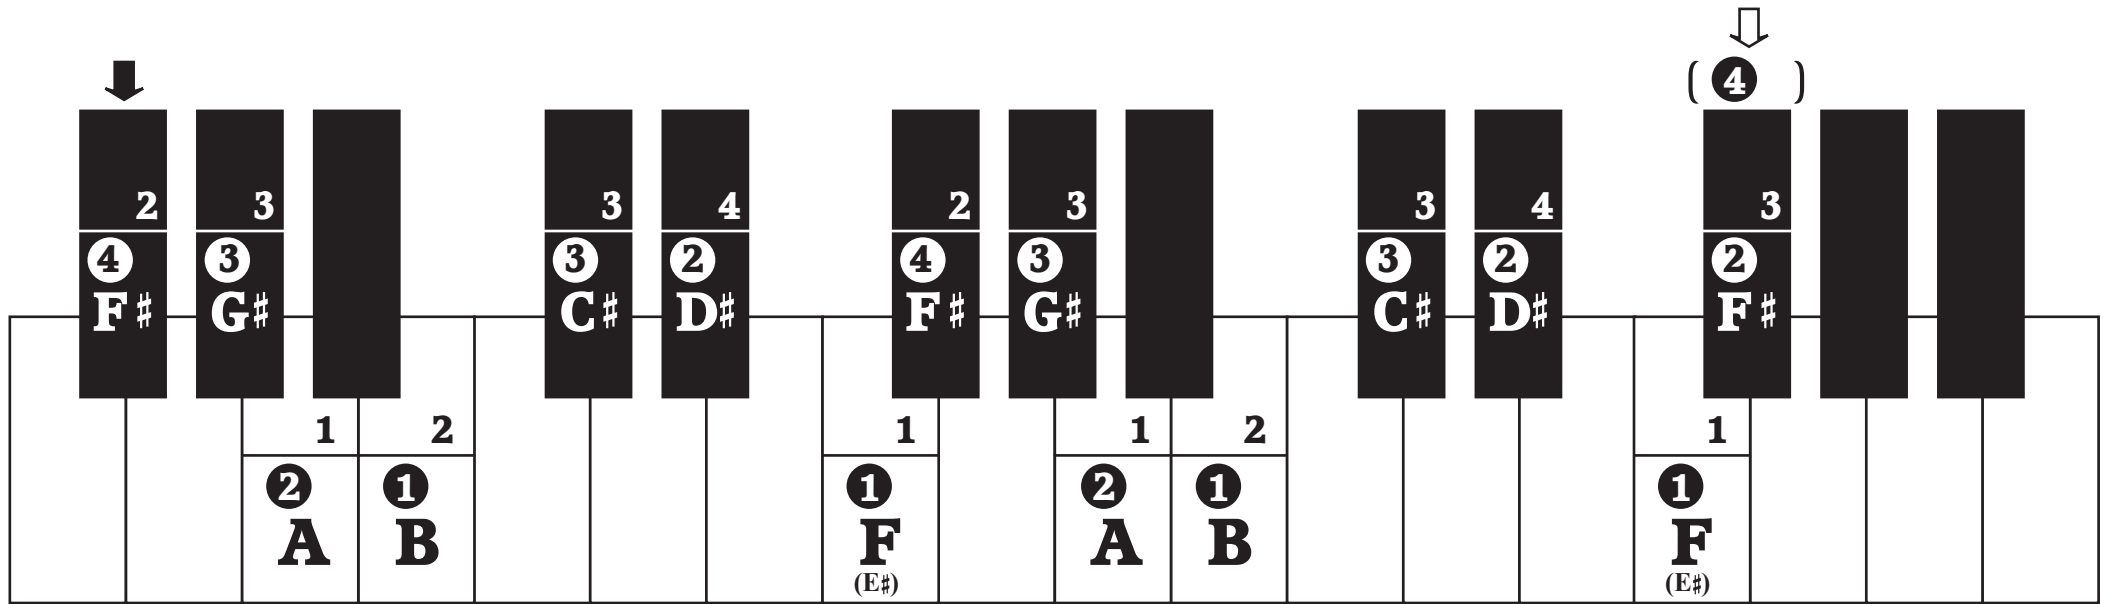

F# Melodic Minor Ascending Scale