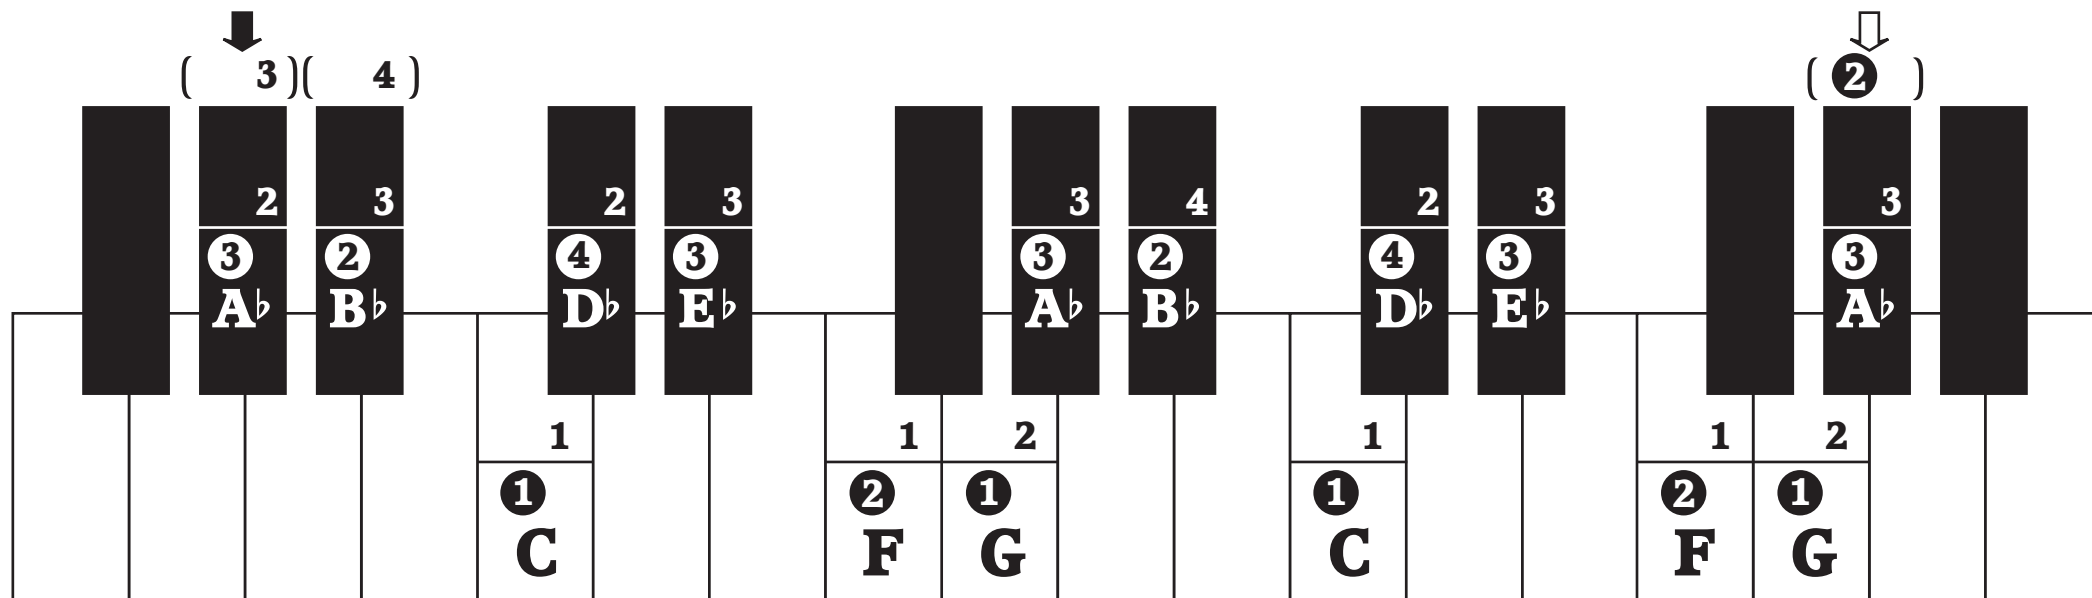

How to Use

1. Left hand fingering is indicated as numbers within a circle: **③**

Right hand fingering is indicated as numbers without a circle: **3**

2. Alternative fingering is shown in bracket below for white keys and above for black keys: (**④**)

3. To find the current position in a contrary motion scale, match left and right hand note with the same dice symbol:

4. **↑** **⇩** indicates the start and end of the a scale or arpeggio respectively.

F# Major Scale

F# Harmonic Minor Scale

F# Melodic Minor Ascending Scale

F# Melodic Minor Descending Scale

G Major Scale

G Harmonic Minor Scale

G Melodic Minor Ascending Scale

G Melodic Minor Descending Scale

G#/Ab Major Scale

G#/Ab Harmonic Minor Scale

G#/A \flat Melodic Minor Ascending Scale

G#/A \flat Melodic Minor Descending Scale

A Major Scale

A Harmonic Minor Scale

A Melodic Minor Ascending Scale

A Melodic Minor Descending Scale