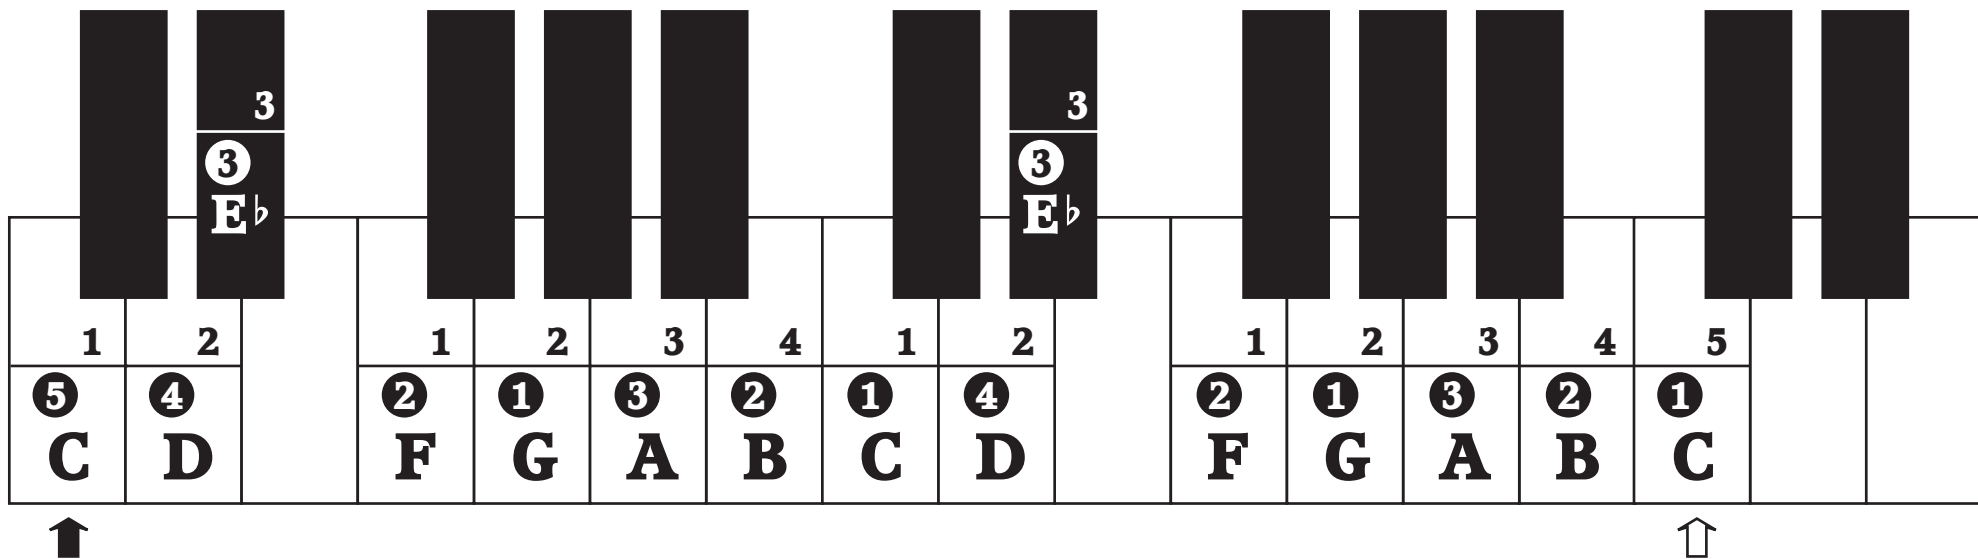

C Melodic Minor Ascending Scale