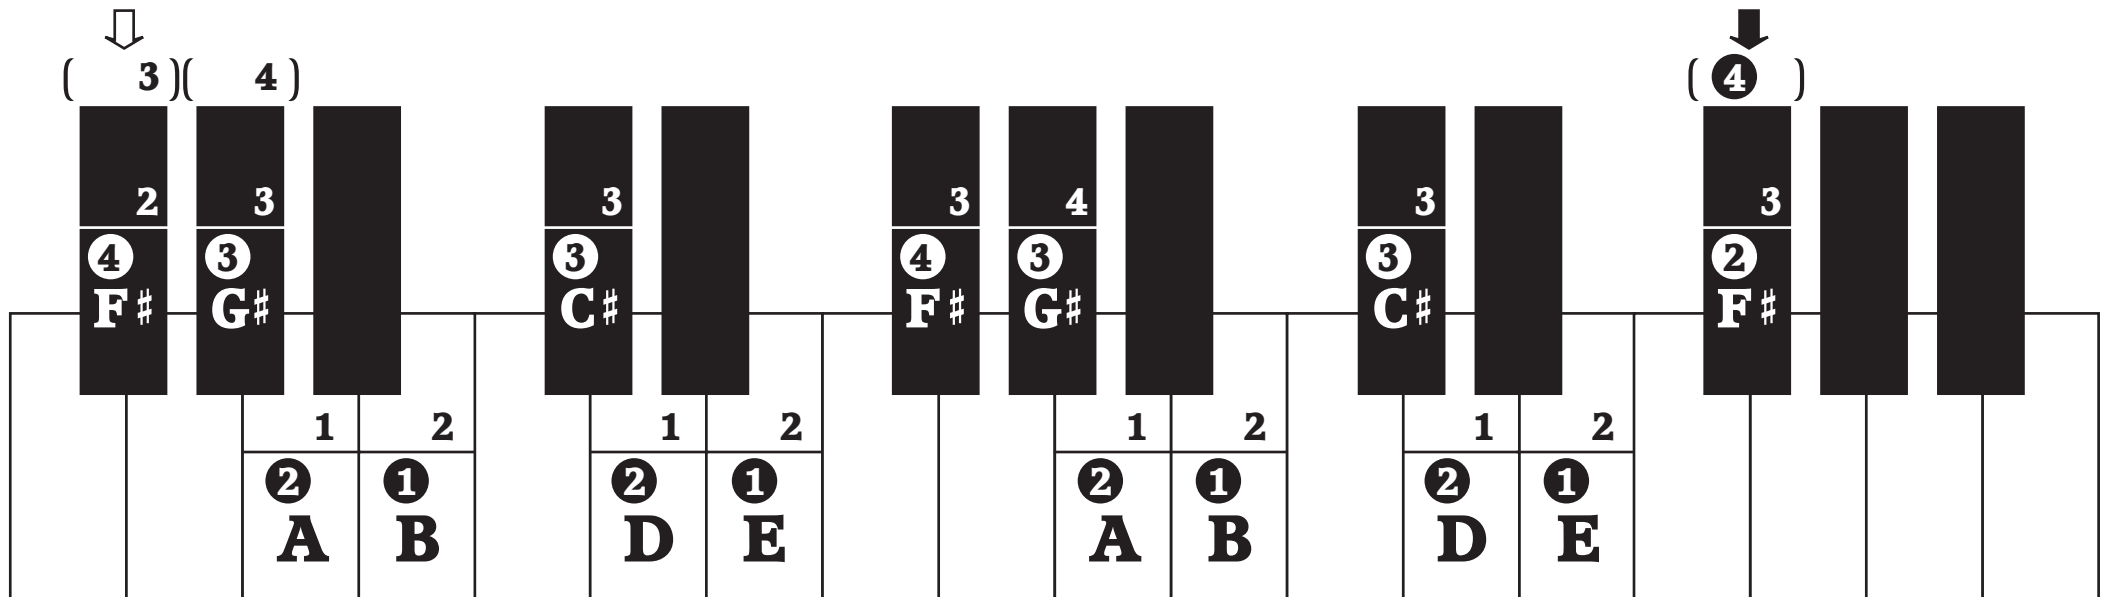

How to Use

1. Left hand fingering is indicated as numbers within a circle: **③**

Right hand fingering is indicated as numbers without a circle: **3**

2. Alternative fingering is shown in bracket below for white keys and above for black keys: (**④**)

3. To find the current position in a contrary motion scale, match left and right hand note with the same dice symbol:

4. **↑** **⇩** indicates the start and end of the a scale or arpeggio respectively.

F# Major Scale

F# Harmonic Minor Scale

F# Melodic Minor Ascending Scale

F# Melodic Minor Descending Scale

G Major Scale

G Harmonic Minor Scale

G Melodic Minor Ascending Scale

G Melodic Minor Descending Scale

G#/Ab Major Scale

G#/Ab Harmonic Minor Scale

G#/A \flat Melodic Minor Ascending Scale

G#/A \flat Melodic Minor Descending Scale

A Major Scale

A Harmonic Minor Scale

A Melodic Minor Ascending Scale

A Melodic Minor Descending Scale